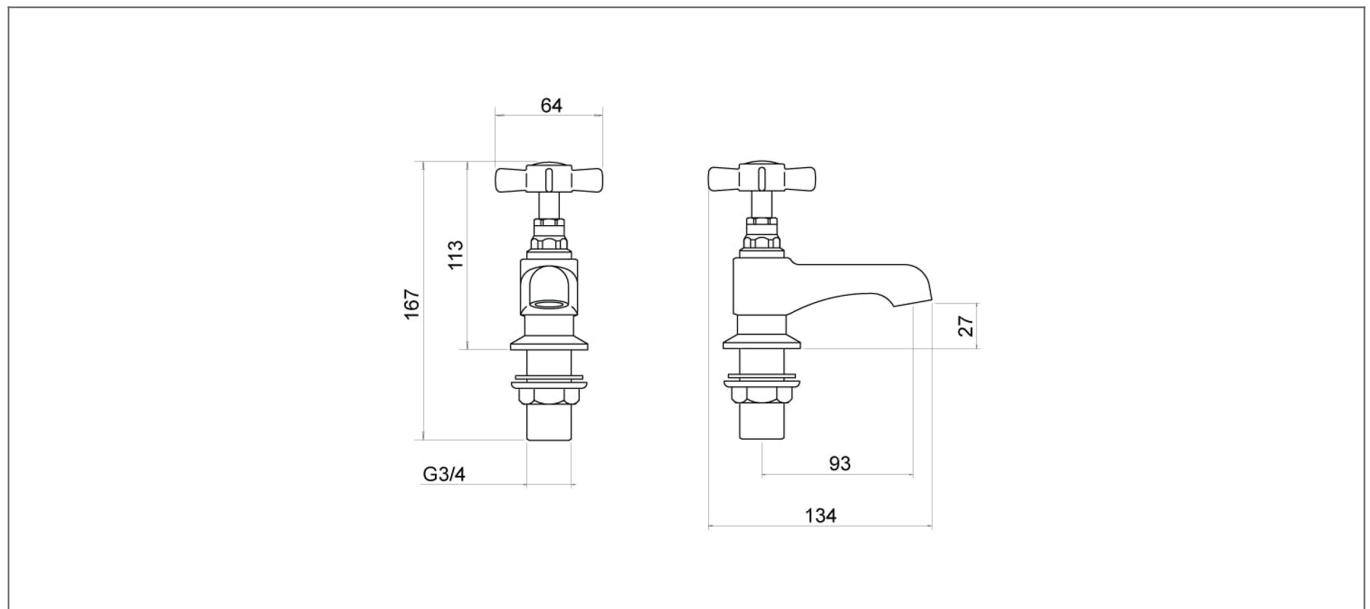

# Technical Datasheet

Product Code: TT206

Product Description: **Wisley Chrome Bath Taps**

## Specification

Product Guarantee:	Lifetime
Barcode:	5056474502095
Material:	Brass
Handle Type:	Crosshead
Min Operating Pressure:	0.2 Bar
Number Of Tap Holes:	2
Projection (mm):	134
Colour:	Chrome

## Technical Drawing

Dimensions: All measurements are in millimetres and are subject to normal manufacturing variations.

Due to a continuing development programme to improve design and performance, we reserve all rights to vary specifications without prior notice. Please note, all accessories are for photographic purposes only.