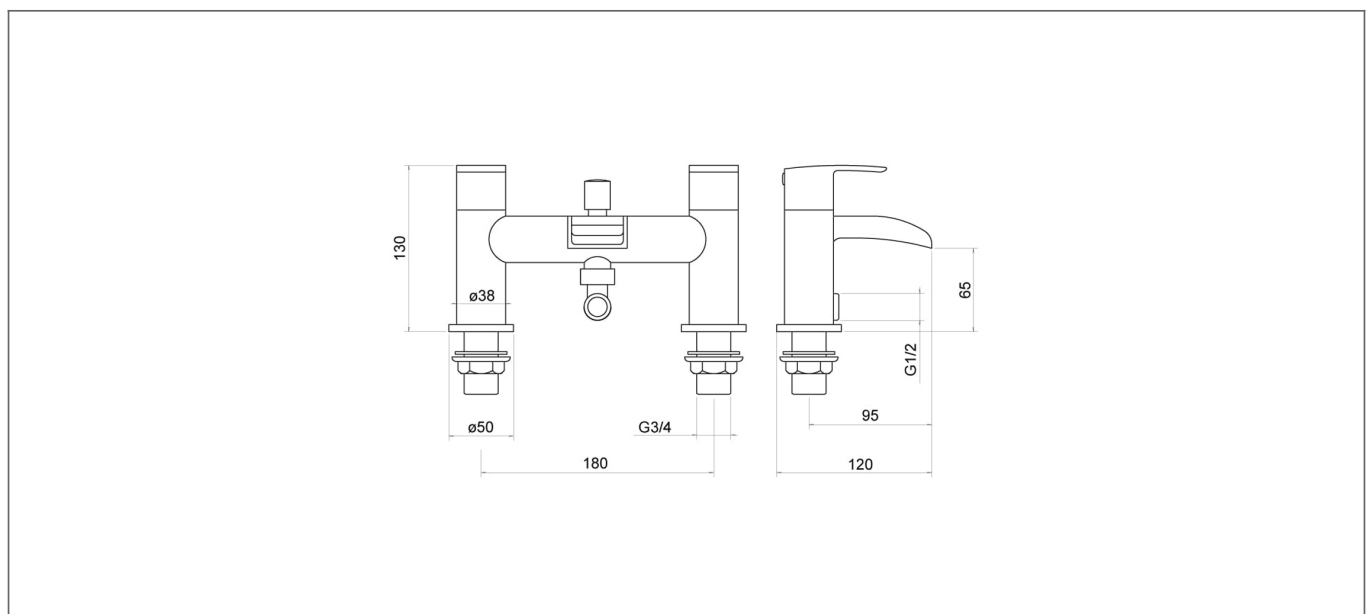

Technical Datasheet

Product Code: **TT304**

Product Description: **Merion Chtomr Bath Shower Mixer With Shower Kit**

Specification

Product Guarantee:	Lifetime
Barcode:	5056474502125
Material:	Brass
Handle Type:	Lever
Tap Pressure:	Low Pressure
Min Operating Pressure:	0.2 Bar
Number Of Tap Holes:	2
Projection (mm):	120
Flow Rate 0.1 Bar (L/min):	13.2
Flow Rate 0.5 Bar (L/min):	19.1
Flow Rate 1 Bar (L/min):	26.2
Flow Rate 2 Bar (L/min):	36.6
Flow Rate 3 Bar (L/min):	44.6
Colour:	Chrome

Key Features

- Lever handle for smooth operation and precise water control
- Manufactured from high quality brass
- For piece of mind, this product comes with a market leading lifetime guarantee
- High quality, long lasting chrome finish to compliment any style of bathroom
- Part of our fantastic Trisen range of taps & showers, exclusively distributed by Robert Lee
- Complete with ½" flexible tails

Technical Drawing

Dimensions: All measurements are in millimetres and are subject to normal manufacturing variations.

Due to a continuing development programme to improve design and performance, we reserve all rights to vary specifications without prior notice. Please note, all accessories are for photographic purposes only.