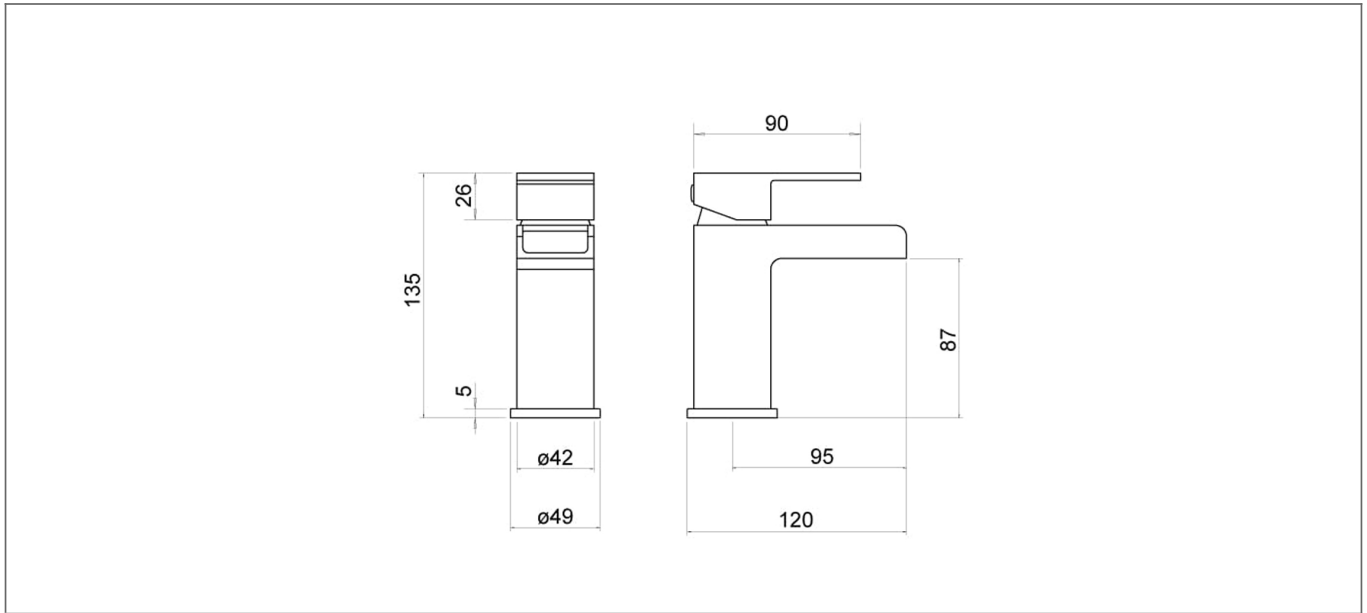

Technical Datasheet

Product Code: TT402

Product Description: **Warley Chrome Mono Basin Mixer**

Specification

Product Guarantee:	Lifetime
Barcode:	5056474502156
Material:	Brass
Handle Type:	Lever
Tap Pressure:	Low Pressure
Min Operating Pressure:	0.2 Bar
Waste Included:	No
Number Of Tap Holes:	1
Projection (mm):	120
Flow Rate 0.1 Bar (L/min):	6.4
Flow Rate 0.5 Bar (L/min):	9.5
Flow Rate 1 Bar (L/min):	13
Flow Rate 2 Bar (L/min):	18
Flow Rate 3 Bar (L/min):	22
Colour:	Chrome

Dimensions: All measurements are in millimetres and are subject to normal manufacturing variations.

Due to a continuing development programme to improve design and performance, we reserve all rights to vary specifications without prior notice. Please note, all accessories are for photographic purposes only.

Technical Datasheet

Product Code: TT402

Product Description: Warley Chrome Mono Basin Mixer

Technical Drawing

Dimensions: All measurements are in millimetres and are subject to normal manufacturing variations.