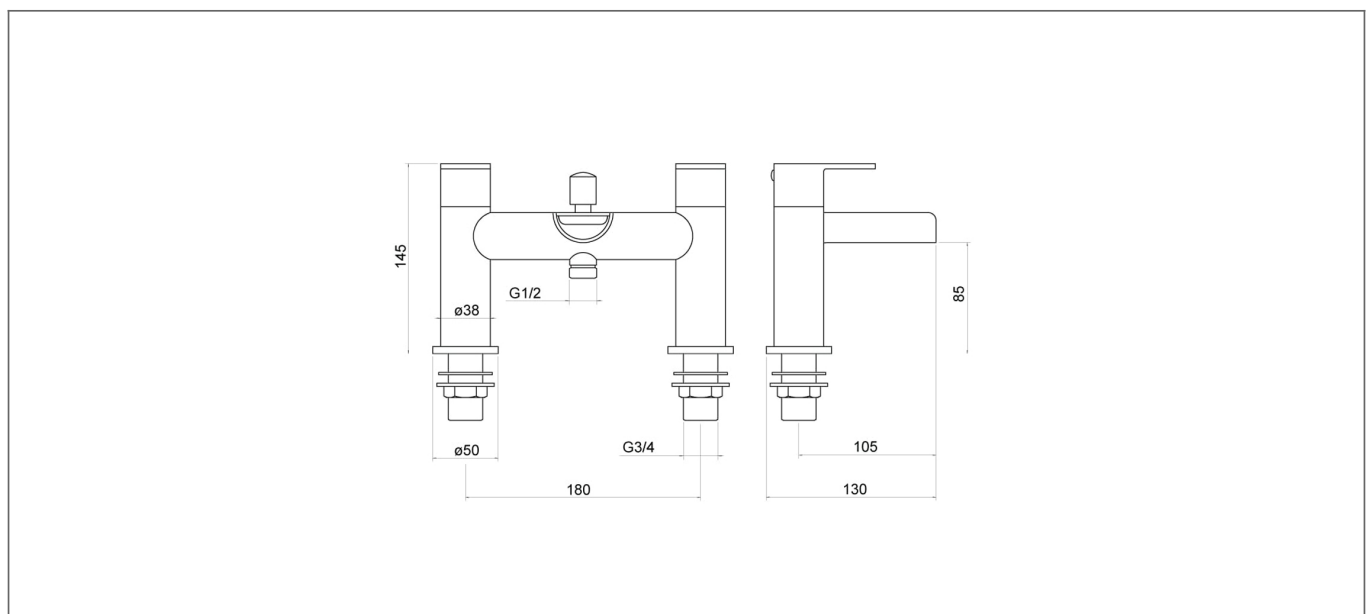

Technical Datasheet

Product Code: **TT504**

Product Description: **Ganton Chrome Bath Shower Mixer With Kit**

Specification

Product Guarantee:	Lifetime
Barcode:	5056474502200
Material:	Brass
Handle Type:	Lever
Tap Pressure:	Low Pressure
Min Operating Pressure:	0.2 Bar
Number Of Tap Holes:	2
Projection (mm):	130
Flow Rate 0.1 Bar (L/min):	13
Flow Rate 0.5 Bar (L/min):	19
Flow Rate 1 Bar (L/min):	25.8
Flow Rate 2 Bar (L/min):	36
Flow Rate 3 Bar (L/min):	44.1
Colour:	Chrome

Key Features

- Lever handle for smooth operation and precise water control
- Manufactured from high quality brass
- For piece of mind, this product comes with a market leading lifetime guarantee
- High quality, long lasting chrome finish to compliment any style of bathroom
- Part of our fantastic Trisen range of taps & showers, exclusively distributed by Robert Lee
- Complete with ½” flexible tails

Technical Drawing

Dimensions: All measurements are in millimetres and are subject to normal manufacturing variations.

Due to a continuing development programme to improve design and performance, we reserve all rights to vary specifications without prior notice. Please note, all accessories are for photographic purposes only.