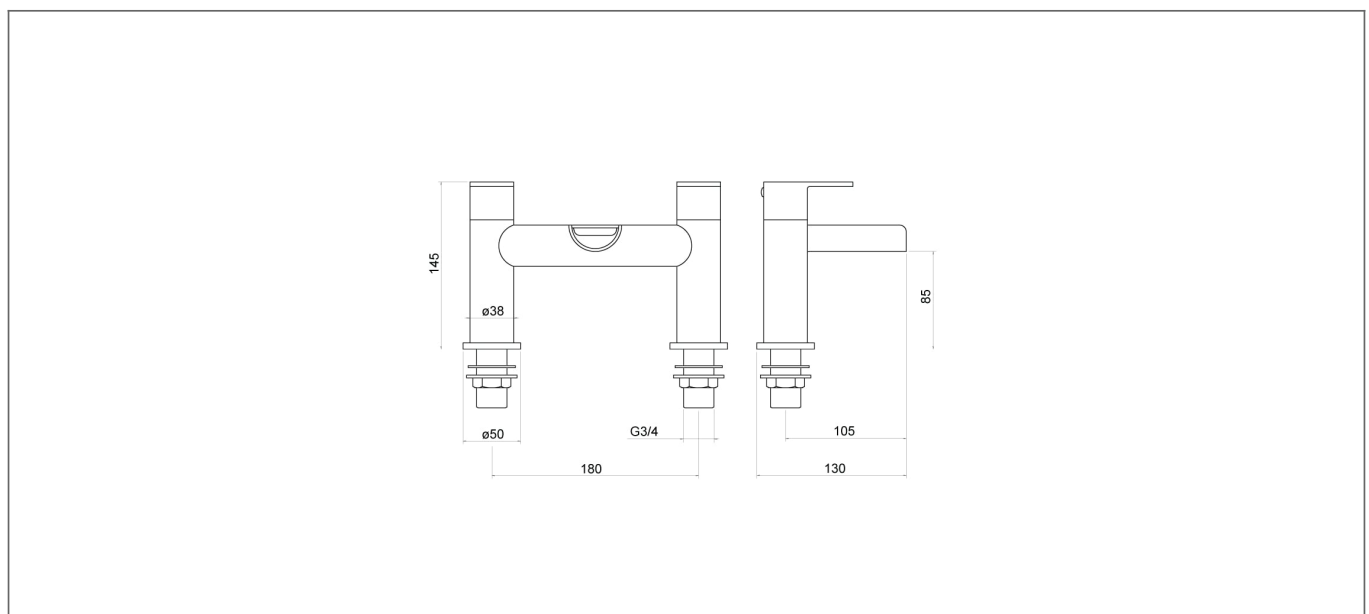

Technical Datasheet

Product Code: **TT505**

Product Description: **Ganton Chrome Bath Filler**

Specification

Product Guarantee:	Lifetime
Barcode:	5056474502217
Material:	Brass
Handle Type:	Lever
Tap Pressure:	Low Pressure
Min Operating Pressure:	0.2 Bar
Number Of Tap Holes:	2
Projection (mm):	130
Flow Rate 0.1 Bar (L/min):	13.8
Flow Rate 0.5 Bar (L/min):	20.2
Flow Rate 1 Bar (L/min):	27.6
Flow Rate 2 Bar (L/min):	38.4
Flow Rate 3 Bar (L/min):	46.5
Colour:	Chrome

Key Features

- Lever handle for smooth operation and precise water control
- Manufactured from high quality brass
- For piece of mind, this product comes with a market leading lifetime guarantee
- High quality, long lasting chrome finish to compliment any style of bathroom
- Part of our fantastic Trisen range of taps & showers, exclusively distributed by Robert Lee
- Complete with ½" flexible tails

Technical Drawing

Dimensions: All measurements are in millimetres and are subject to normal manufacturing variations.

Due to a continuing development programme to improve design and performance, we reserve all rights to vary specifications without prior notice. Please note, all accessories are for photographic purposes only.