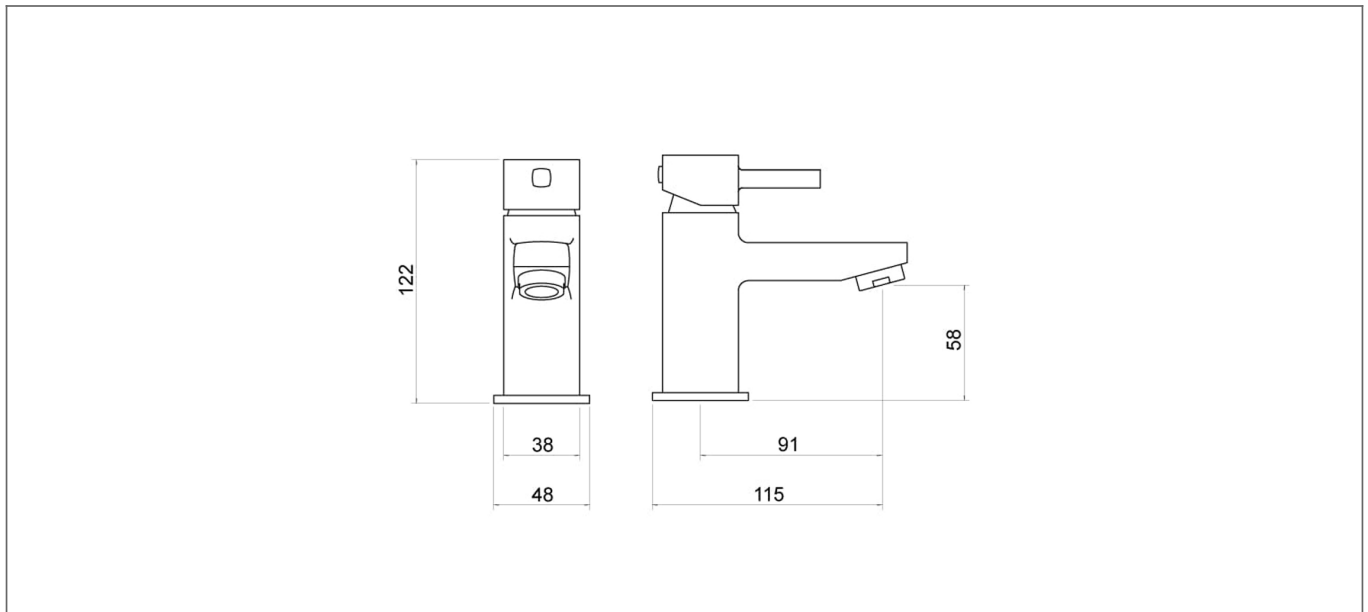

Technical Datasheet

Product Code: **TT601**

Product Description: **Arden Chrome Mini Mono Basin Mixer**

Specification

Product Guarantee:	Lifetime
Barcode:	5056474502224
Material:	Brass
Handle Type:	Lever
Tap Pressure:	Low Pressure
Min Operating Pressure:	0.2 Bar
Waste Included:	No
Number Of Tap Holes:	1
Projection (mm):	91
Flow Rate 0.1 Bar (L/min):	4.2
Flow Rate 0.5 Bar (L/min):	7.6
Flow Rate 1 Bar (L/min):	10.5
Flow Rate 2 Bar (L/min):	15.6
Flow Rate 3 Bar (L/min):	18.9
Colour:	Chrome

Dimensions: All measurements are in millimetres and are subject to normal manufacturing variations.

Due to a continuing development programme to improve design and performance, we reserve all rights to vary specifications without prior notice. Please note, all accessories are for photographic purposes only.

Technical Datasheet

Product Code: TT601

Product Description: Arden Chrome Mini Mono Basin Mixer

Technical Drawing

Dimensions: All measurements are in millimetres and are subject to normal manufacturing variations.