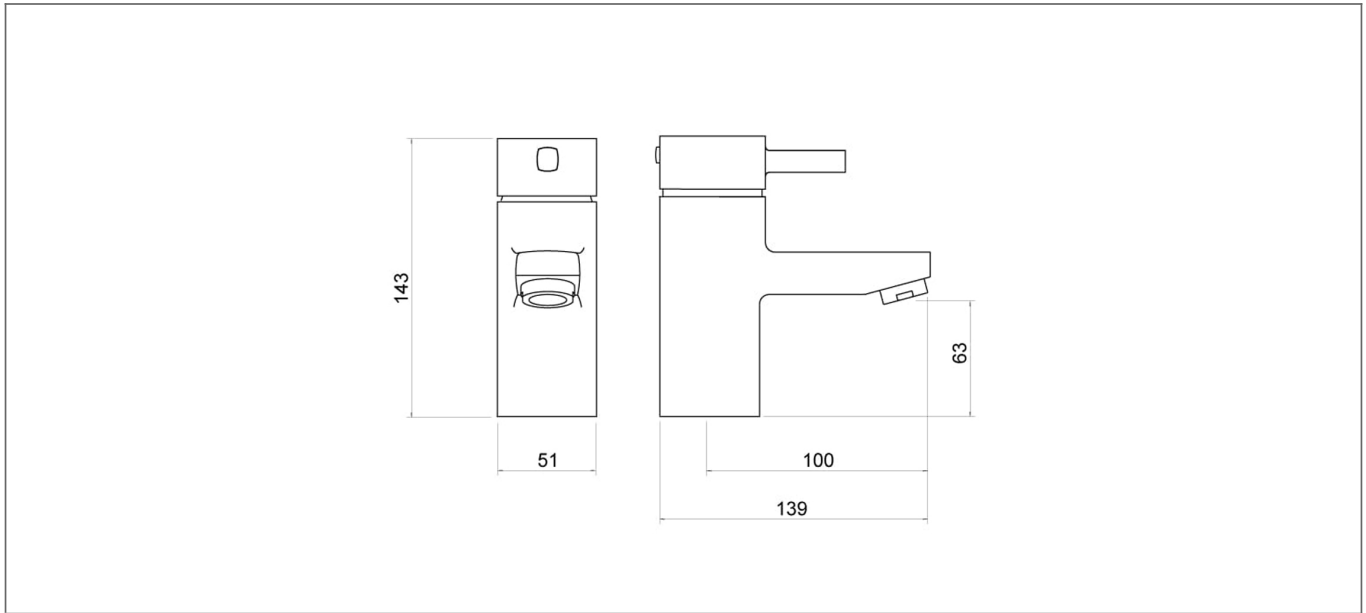

Technical Datasheet

Product Code: **TT602**

Product Description: **Arden Chrome Mono Basin Mixer**

Specification

Product Guarantee:	Lifetime
Barcode:	5056474502231
Material:	Brass
Handle Type:	Lever
Tap Pressure:	Low Pressure
Min Operating Pressure:	0.2 Bar
Waste Included:	No
Number Of Tap Holes:	1
Projection (mm):	139
Flow Rate 0.1 Bar (L/min):	6.5
Flow Rate 0.5 Bar (L/min):	9.7
Flow Rate 1 Bar (L/min):	13.5
Flow Rate 2 Bar (L/min):	18.9
Flow Rate 3 Bar (L/min):	23.2
Colour:	Chrome

Dimensions: All measurements are in millimetres and are subject to normal manufacturing variations.

Due to a continuing development programme to improve design and performance, we reserve all rights to vary specifications without prior notice. Please note, all accessories are for photographic purposes only.

Technical Datasheet

Product Code: TT602

Product Description: Arden Chrome Mono Basin Mixer

Technical Drawing

Dimensions: All measurements are in millimetres and are subject to normal manufacturing variations.