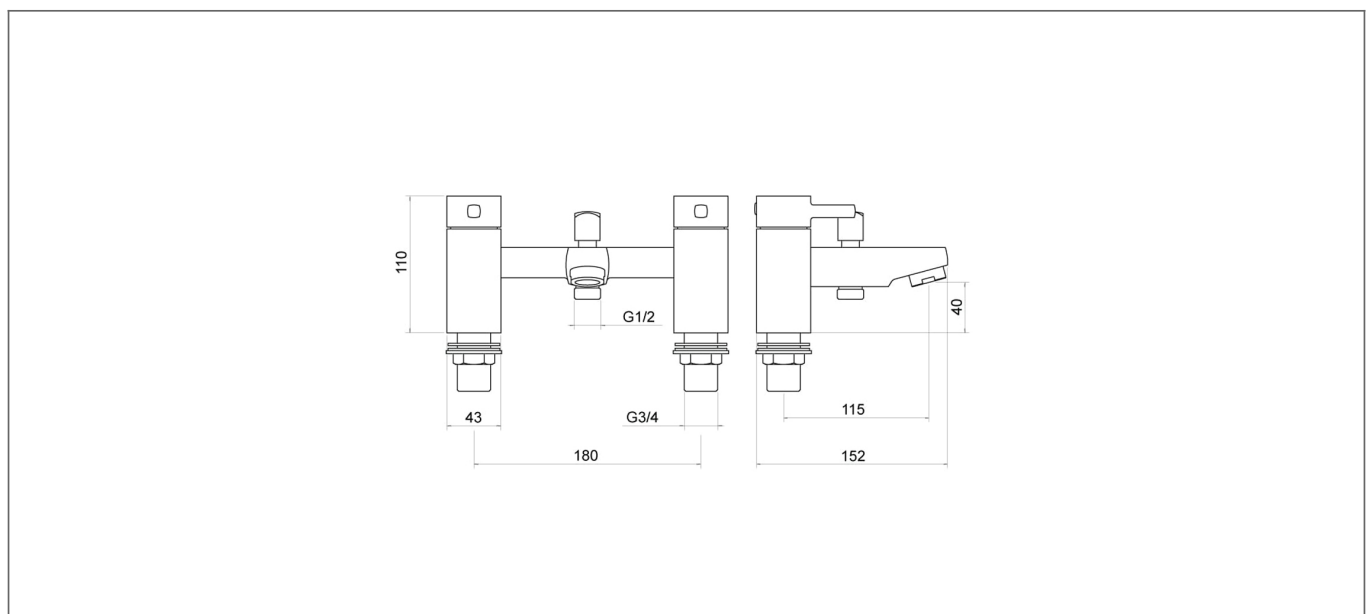

Technical Datasheet

Product Code: **TT604**

Product Description: **Arden Chrome Bath Shower Mixer With Shower Kit**

Specification

Product Guarantee:	Lifetime
Barcode:	5056474502248
Material:	Brass
Handle Type:	Lever
Tap Pressure:	Low Pressure
Min Operating Pressure:	0.2 Bar
Number Of Tap Holes:	2
Projection (mm):	152
Flow Rate 0.1 Bar (L/min):	17.8
Flow Rate 0.5 Bar (L/min):	26.7
Flow Rate 1 Bar (L/min):	37
Flow Rate 2 Bar (L/min):	51.9
Flow Rate 3 Bar (L/min):	63.3
Colour:	Chrome

Technical Drawing

Dimensions: All measurements are in millimetres and are subject to normal manufacturing variations.

Due to a continuing development programme to improve design and performance, we reserve all rights to vary specifications without prior notice. Please note, all accessories are for photographic purposes only.