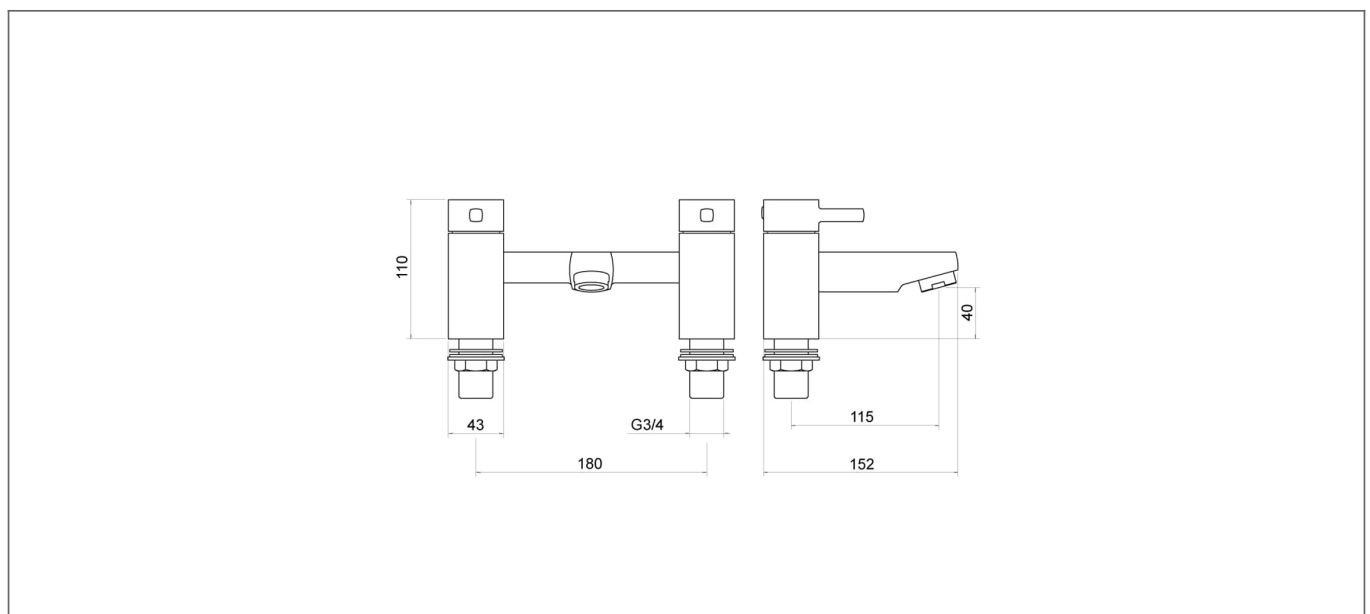

Technical Datasheet

Product Code: TT605

Product Description: **Arden Chrome Bath Filler**

Specification

Product Guarantee:	Lifetime
Barcode:	5056474502255
Material:	Brass
Handle Type:	Lever
Tap Pressure:	Low Pressure
Min Operating Pressure:	0.2 Bar
Number Of Tap Holes:	2
Projection (mm):	152
Flow Rate 0.1 Bar (L/min):	22.6
Flow Rate 0.5 Bar (L/min):	34.7
Flow Rate 1 Bar (L/min):	48.4
Flow Rate 2 Bar (L/min):	67.7
Flow Rate 3 Bar (L/min):	78.5
Colour:	Chrome

Key Features

- Lever handle for smooth operation and precise water control
- Manufactured from high quality brass
- For piece of mind, this product comes with a market leading lifetime guarantee
- High quality, long lasting chrome finish to compliment any style of bathroom
- Part of our fantastic Trisen range of taps & showers, exclusively distributed by Robert Lee
- Complete with ½" flexible tails

Technical Drawing

Dimensions: All measurements are in millimetres and are subject to normal manufacturing variations.

Due to a continuing development programme to improve design and performance, we reserve all rights to vary specifications without prior notice. Please note, all accessories are for photographic purposes only.