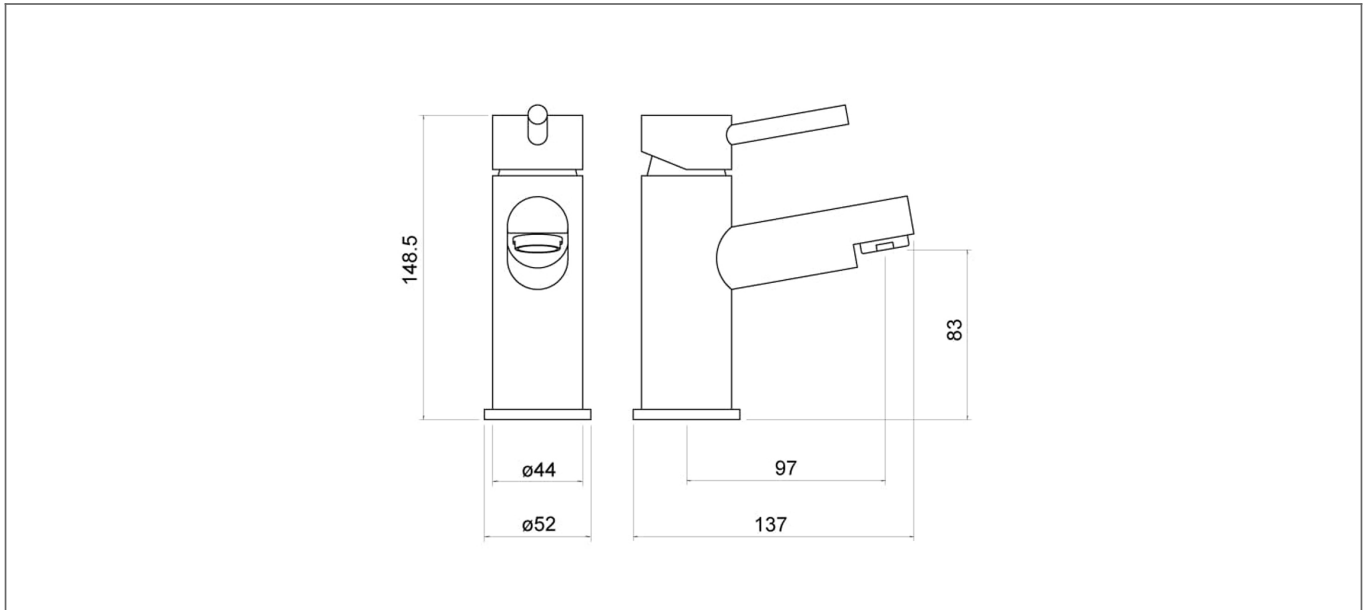

Technical Datasheet

Product Code: TT702

Product Description: **Grove Chrome Mono Basin Mixer**

Specification

Product Guarantee:	Lifetime
Barcode:	5056474502279
Material:	Brass
Handle Type:	Lever
Tap Pressure:	Low Pressure
Min Operating Pressure:	0.2 Bar
Waste Included:	No
Number Of Tap Holes:	1
Projection (mm):	137
Flow Rate 0.1 Bar (L/min):	5.5
Flow Rate 0.5 Bar (L/min):	8.2
Flow Rate 1 Bar (L/min):	11.4
Flow Rate 2 Bar (L/min):	16
Flow Rate 3 Bar (L/min):	19.4
Colour:	Chrome

Dimensions: All measurements are in millimetres and are subject to normal manufacturing variations.

Due to a continuing development programme to improve design and performance, we reserve all rights to vary specifications without prior notice. Please note, all accessories are for photographic purposes only.

Technical Datasheet

Product Code: TT702

Product Description: **Grove Chrome Mono Basin Mixer**

Technical Drawing

Dimensions: All measurements are in millimetres and are subject to normal manufacturing variations.