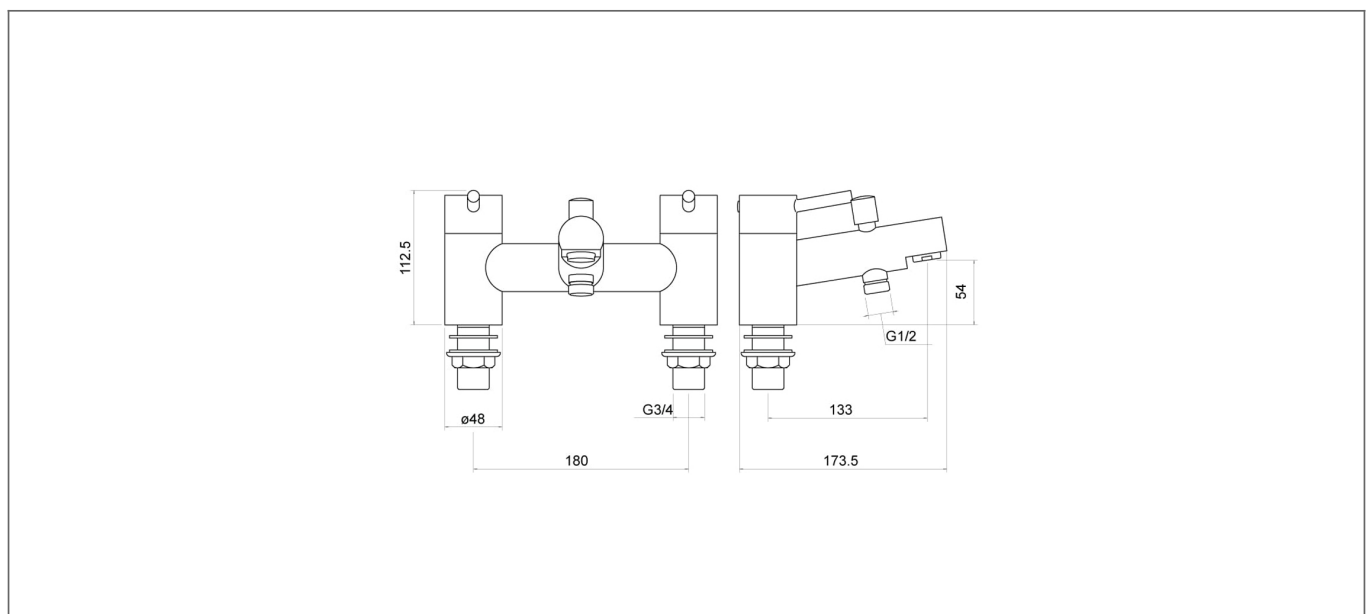

# Technical Datasheet

Product Code: TT704

Product Description: **Grove Chrome Bath Shower Mixer With Kit**

## Specification

Product Guarantee:	Lifetime
Barcode:	5056474502286
Material:	Brass
Handle Type:	Lever
Tap Pressure:	Low Pressure
Min Operating Pressure:	0.2 Bar
Number Of Tap Holes:	2
Projection (mm):	173.5
Flow Rate 0.1 Bar (L/min):	16.6
Flow Rate 0.5 Bar (L/min):	25
Flow Rate 1 Bar (L/min):	35.4
Flow Rate 2 Bar (L/min):	51.3
Flow Rate 3 Bar (L/min):	64
Colour:	Chrome

## Technical Drawing

Dimensions: All measurements are in millimetres and are subject to normal manufacturing variations.

Due to a continuing development programme to improve design and performance, we reserve all rights to vary specifications without prior notice. Please note, all accessories are for photographic purposes only.