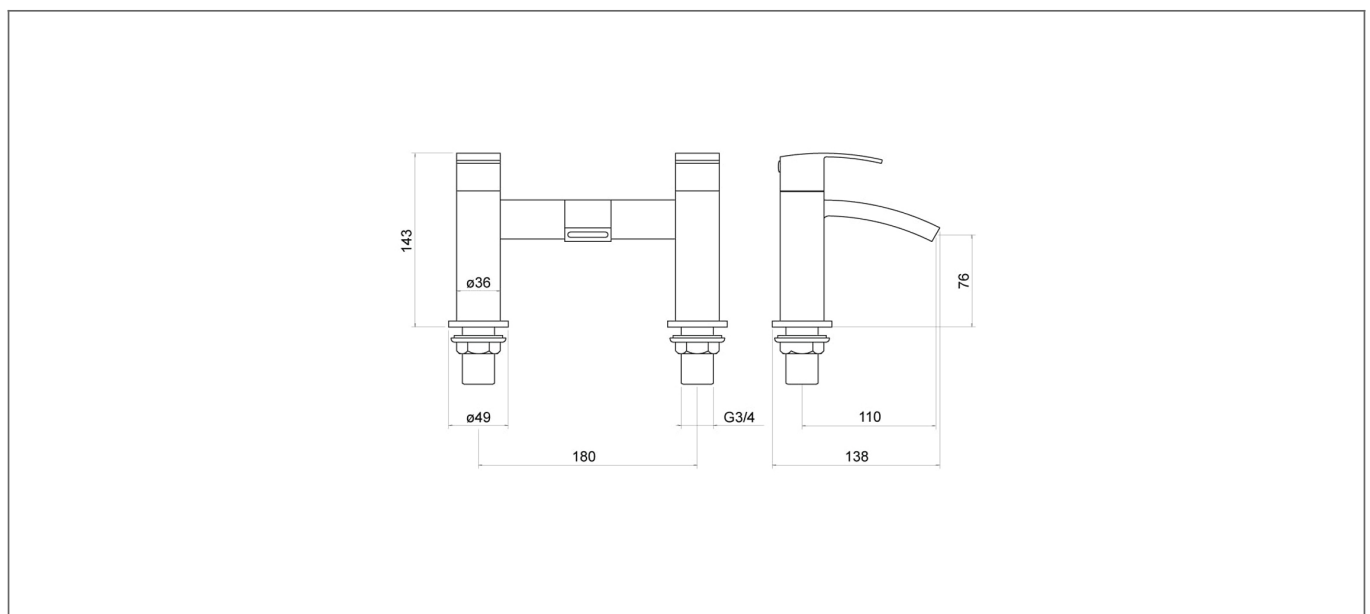

Technical Datasheet

Product Code: TT805

Product Description: **Knole Chrome Bath Filler**

Specification

Product Guarantee:	Lifetime
Barcode:	5056474502330
Material:	Brass
Handle Type:	Lever
Tap Pressure:	Low Pressure
Min Operating Pressure:	0.2 Bar
Number Of Tap Holes:	2
Projection (mm):	138
Flow Rate 0.1 Bar (L/min):	18.5
Flow Rate 0.5 Bar (L/min):	27.3
Flow Rate 1 Bar (L/min):	37.7
Flow Rate 2 Bar (L/min):	54.1
Flow Rate 3 Bar (L/min):	67.4
Colour:	Chrome

Key Features

- Lever handle for smooth operation and precise water control
- Manufactured from high quality brass
- For piece of mind, this product comes with a market leading lifetime guarantee
- High quality, long lasting chrome finish to compliment any style of bathroom
- Part of our fantastic Trisen range of taps & showers, exclusively distributed by Robert Lee
- Complete with ½" flexible tails

Technical Drawing

Dimensions: All measurements are in millimetres and are subject to normal manufacturing variations.

Due to a continuing development programme to improve design and performance, we reserve all rights to vary specifications without prior notice. Please note, all accessories are for photographic purposes only.