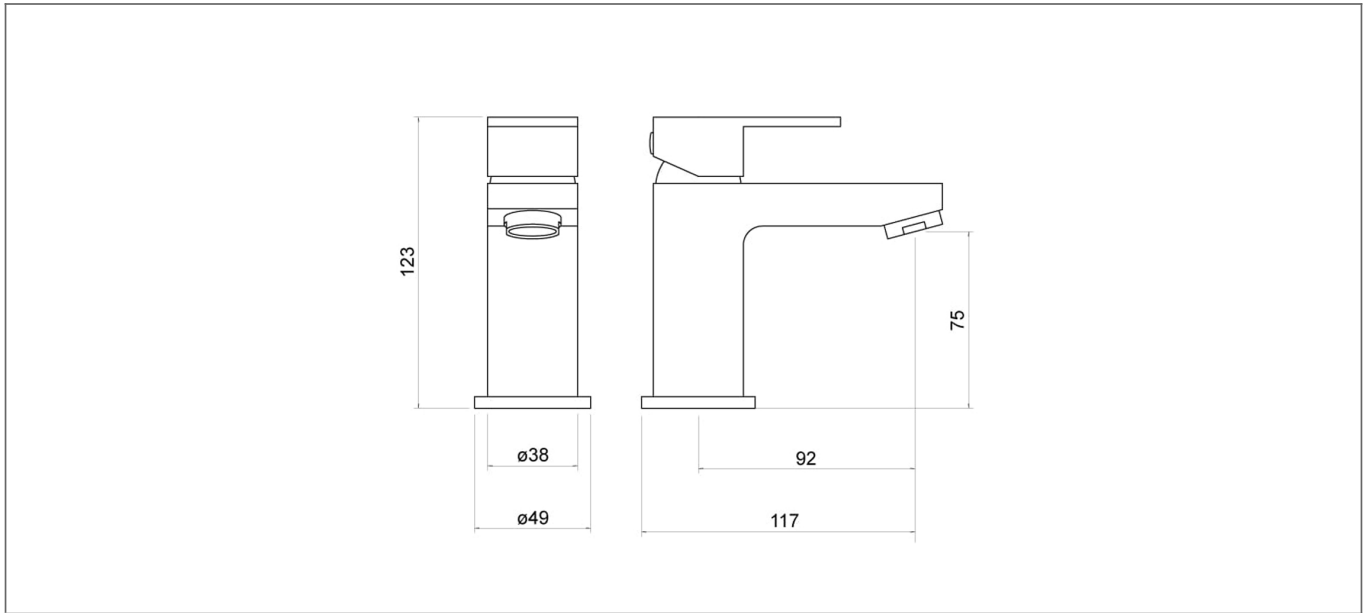

## Specification

Product Guarantee:	Lifetime
Barcode:	5056474502347
Material:	Brass
Handle Type:	Lever
Tap Pressure:	Low Pressure
Min Operating Pressure:	0.2 Bar
Waste Included:	No
Number Of Tap Holes:	1
Projection (mm):	92
Flow Rate 0.1 Bar (L/min):	5
Flow Rate 0.5 Bar (L/min):	7.3
Flow Rate 1 Bar (L/min):	10
Flow Rate 2 Bar (L/min):	14
Flow Rate 3 Bar (L/min):	17.1
Colour:	Chrome

Dimensions: All measurements are in millimetres and are subject to normal manufacturing variations.

Due to a continuing development programme to improve design and performance, we reserve all rights to vary specifications without prior notice. Please note, all accessories are for photographic purposes only.

# Technical Datasheet

Product Code: TT901

Product Description: **Hiron Chrome Mini Mono Basin Mixer**

## Technical Drawing

Dimensions: All measurements are in millimetres and are subject to normal manufacturing variations.

Due to a continuing development programme to improve design and performance, we reserve all rights to vary specifications without prior notice. Please note, all accessories are for photographic purposes only.