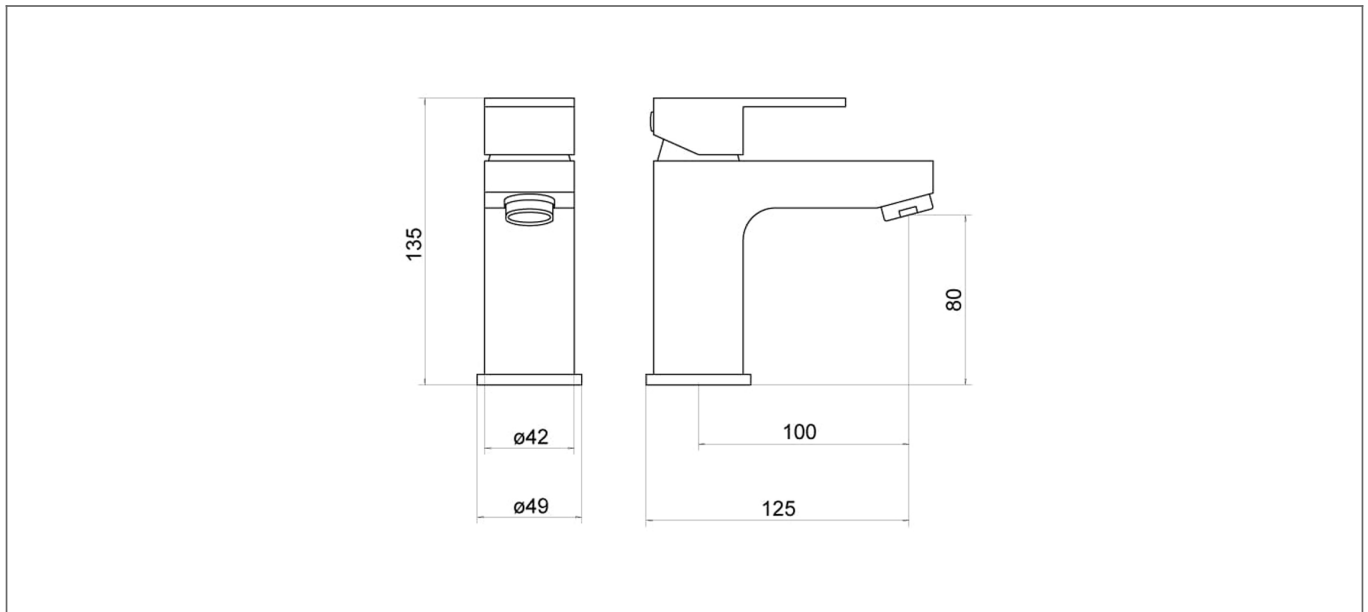

Technical Datasheet

Product Code: **TT902**

Product Description: **Hiron Chrome Mono Basin Mixer**

Specification

Product Guarantee:	Lifetime
Barcode:	5056474502354
Material:	Brass
Handle Type:	Lever
Tap Pressure:	Low Pressure
Min Operating Pressure:	0.2 Bar
Waste Included:	No
Number Of Tap Holes:	1
Projection (mm):	100
Flow Rate 0.1 Bar (L/min):	6.2
Flow Rate 0.5 Bar (L/min):	9.2
Flow Rate 1 Bar (L/min):	12.7
Flow Rate 2 Bar (L/min):	17.8
Flow Rate 3 Bar (L/min):	21.6
Colour:	Chrome

Dimensions: All measurements are in millimetres and are subject to normal manufacturing variations.

Due to a continuing development programme to improve design and performance, we reserve all rights to vary specifications without prior notice. Please note, all accessories are for photographic purposes only.

Technical Datasheet

Product Code: **TT902**

Product Description: **Hiron Chrome Mono Basin Mixer**

Technical Drawing

Dimensions: All measurements are in millimetres and are subject to normal manufacturing variations.