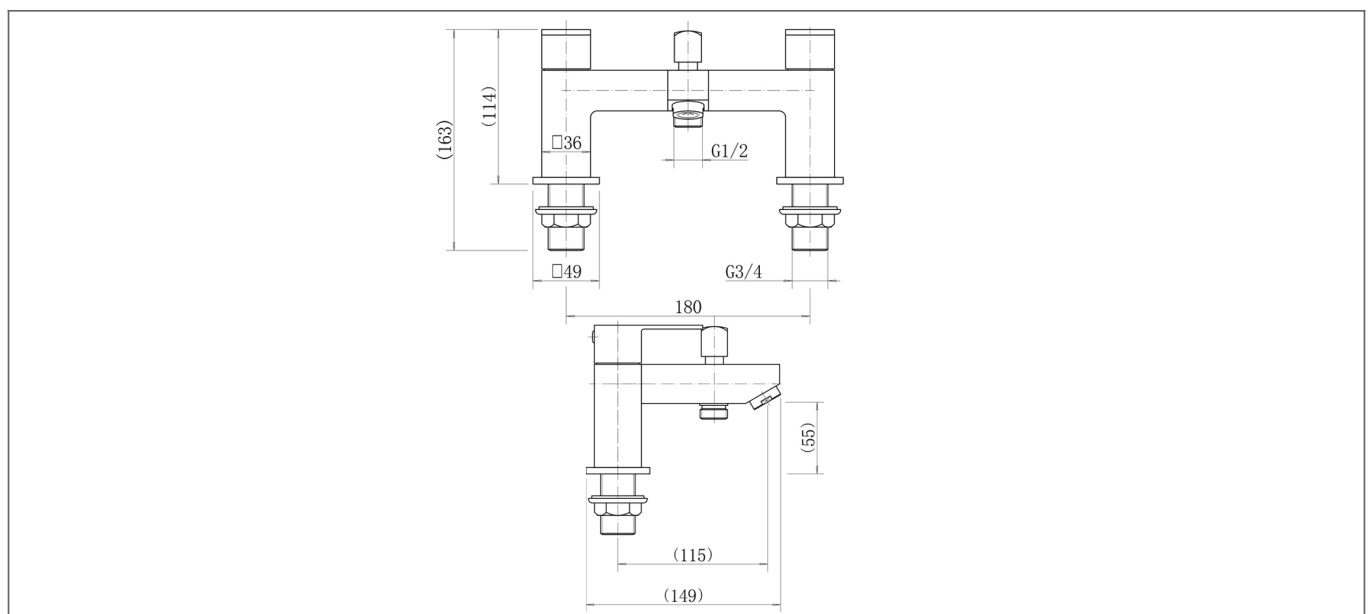

Technical Datasheet

Product Code: **TT904**

Product Description: **Hirono Chrome Bath Shower Mixer With Kit**

Specification

Product Guarantee:	Lifetime
Barcode:	5056474502361
Material:	Brass
Handle Type:	Lever
Tap Pressure:	Low Pressure
Min Operating Pressure:	0.2 Bar
Number Of Tap Holes:	2
Projection (mm):	149
Flow Rate 0.1 Bar (L/min):	15.6
Flow Rate 0.5 Bar (L/min):	25.9
Flow Rate 1 Bar (L/min):	36
Flow Rate 2 Bar (L/min):	51.3
Flow Rate 3 Bar (L/min):	61.9
Colour:	Chrome

Key Features

- Lever handle for smooth operation and precise water control
- Manufactured from high quality brass
- For piece of mind, this product comes with a market leading lifetime guarantee
- High quality, long lasting chrome finish to compliment any style of bathroom
- Part of our fantastic Trisen range of taps & showers, exclusively distributed by Robert Lee
- Complete with ½" flexible tails

Technical Drawing

Dimensions: All measurements are in millimetres and are subject to normal manufacturing variations.

Due to a continuing development programme to improve design and performance, we reserve all rights to vary specifications without prior notice. Please note, all accessories are for photographic purposes only.