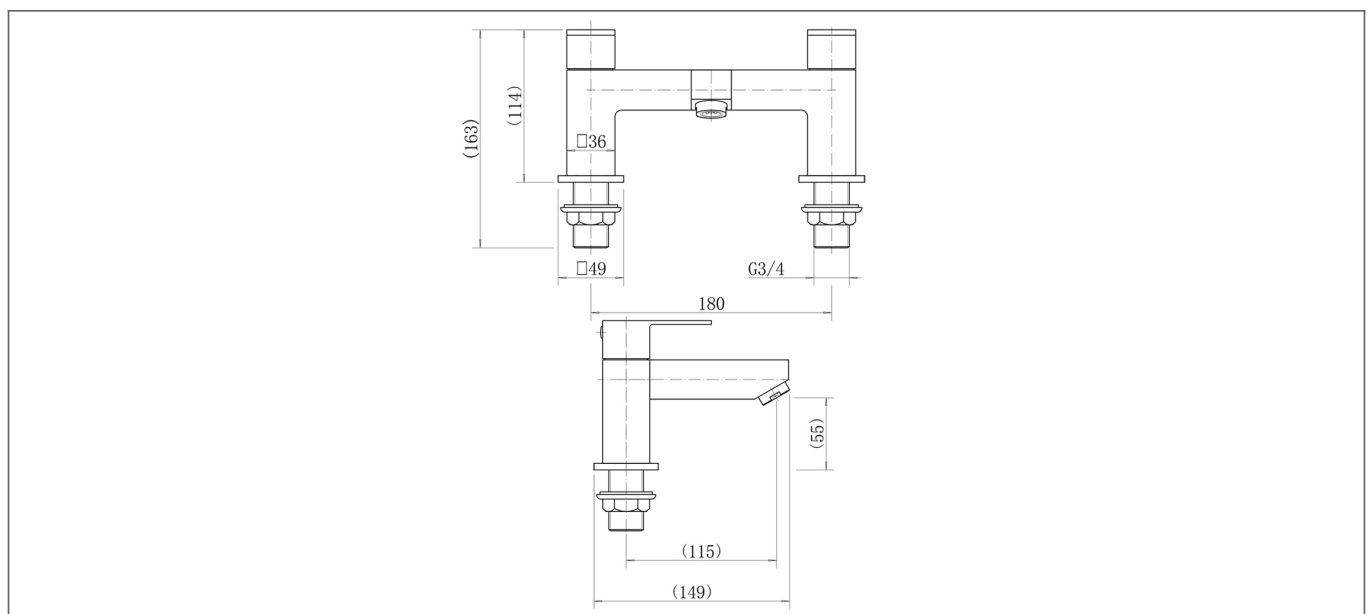

# Technical Datasheet

Product Code: **TT905**

Product Description: **Hiron Chrome Bath Filler**

## Specification

Product Guarantee:	Lifetime
Barcode:	5056474502378
Material:	Brass
Handle Type:	Lever
Tap Pressure:	Low Pressure
Min Operating Pressure:	0.2 Bar
Number Of Tap Holes:	2
Projection (mm):	149
Flow Rate 0.1 Bar (L/min):	18.8
Flow Rate 0.5 Bar (L/min):	32.5
Flow Rate 1 Bar (L/min):	44.4
Flow Rate 2 Bar (L/min):	62.3
Flow Rate 3 Bar (L/min):	70.6
Colour:	Chrome

## Technical Drawing

Dimensions: All measurements are in millimetres and are subject to normal manufacturing variations.

Due to a continuing development programme to improve design and performance, we reserve all rights to vary specifications without prior notice. Please note, all accessories are for photographic purposes only.