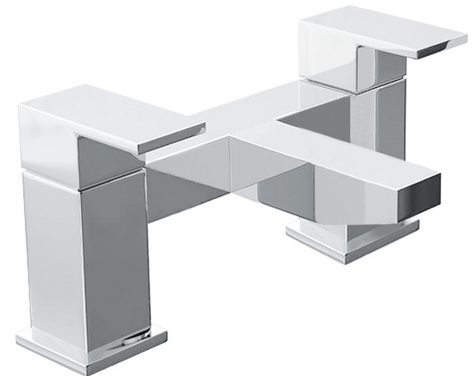

# Technical Datasheet

Product Code: **TT905**

Product Description: **Hiron Chrome Bath Filler**

## Specification

Product Guarantee:	Lifetime
Barcode:	5056474502378
Material:	Brass
Handle Type:	Lever
Tap Pressure:	Low Pressure
Min Operating Pressure:	0.2 Bar
Number Of Tap Holes:	2
Projection (mm):	149
Flow Rate 0.1 Bar (L/min):	18.8
Flow Rate 0.5 Bar (L/min):	32.5
Flow Rate 1 Bar (L/min):	44.4
Flow Rate 2 Bar (L/min):	62.3
Flow Rate 3 Bar (L/min):	70.6
Colour:	Chrome

## Key Features

- Lever handle for smooth operation and precise water control
- Manufactured from high quality brass
- For piece of mind, this product comes with a market leading lifetime guarantee
- High quality, long lasting chrome finish to compliment any style of bathroom
- Part of our fantastic Trisen range of taps & showers, exclusively distributed by Robert Lee
- Complete with ½" flexible tails