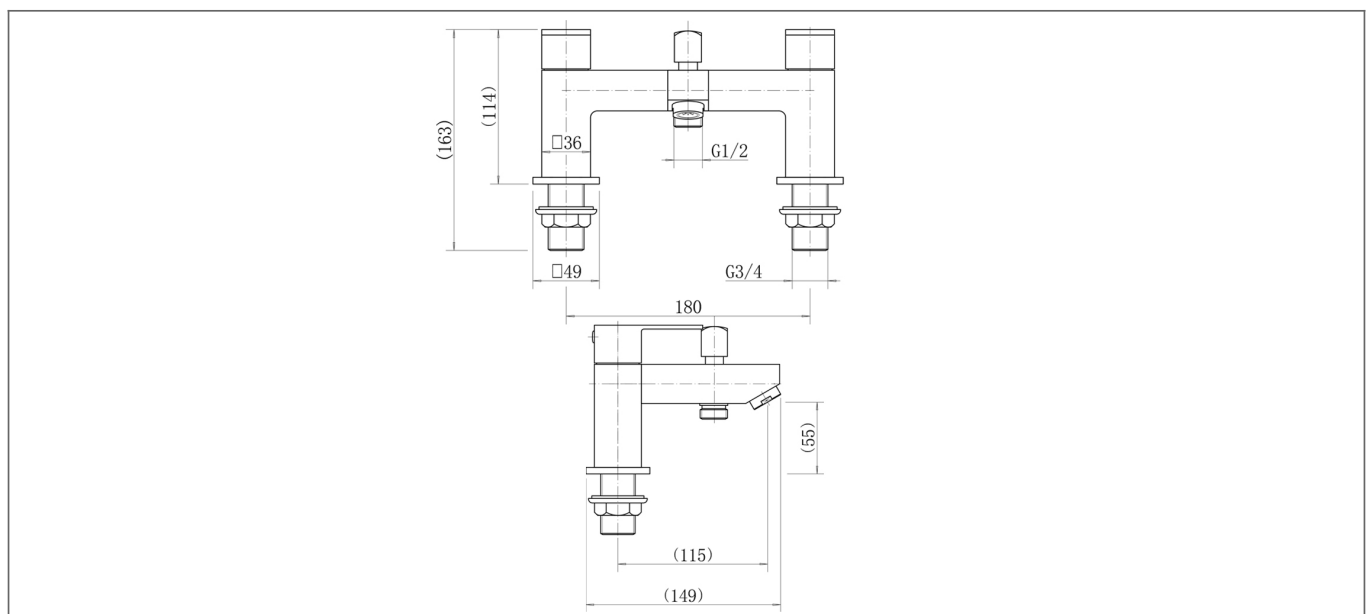

Technical Datasheet

Product Code: TT924

Product Description: **Kawa Black Bath Shower Mixer With Shower Kit**

Specification

Product Guarantee:	Lifetime
Barcode:	5056474502408
Material:	Brass
Handle Type:	Lever
Tap Pressure:	Low Pressure
Min Operating Pressure:	0.2 Bar
Number Of Tap Holes:	2
Projection (mm):	149
Flow Rate 0.1 Bar (L/min):	15.6
Flow Rate 0.5 Bar (L/min):	25.9
Flow Rate 1 Bar (L/min):	36
Flow Rate 2 Bar (L/min):	51.3
Flow Rate 3 Bar (L/min):	61.9
Colour:	Black

Key Features

- Lever handle for smooth operation and precise water control
- Manufactured from high quality brass
- For piece of mind, this product comes with a market leading lifetime guarantee
- High quality, long lasting black finish to compliment any style of bathroom
- Part of our fantastic Trisen range of taps & showers, exclusively distributed by Robert Lee
- Complete with ½" flexible tails

Technical Drawing

Dimensions: All measurements are in millimetres and are subject to normal manufacturing variations.

Due to a continuing development programme to improve design and performance, we reserve all rights to vary specifications without prior notice. Please note, all accessories are for photographic purposes only.