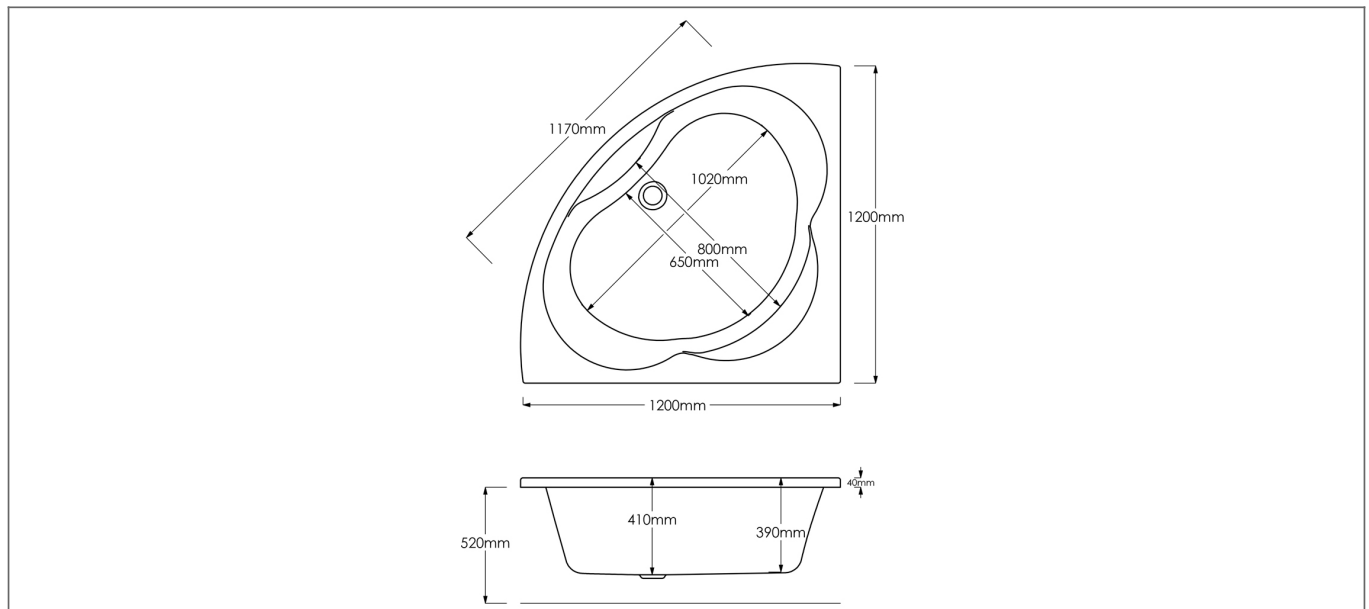

Technical Datasheet

Product Code: TJ-LAGUNAS

Product Description: Synergy Symetria Corner bath 1200

Specification

Material:	Acrylic
Style:	Contemporary
Shape:	Corner
Number Of Tap Holes:	0
Overflow Included:	No
Waste Included:	No
Bath Thickness:	5 mm
Product Guarantee:	Lifetime
Water Capacity (litres):	218

Key Features

- Create an aesthetic that is part of the constantly evolving contemporary style of present day
- Manufactured from high quality white acrylic
- Ideal for free standing mixer use but can be drilled if needed
- Large spacious bathing area for that extra added comfort
- Also available in 1350 & 1450mm
- Panels, waste & overflows are available to purchase from Synergy

Technical Drawing

Dimensions: All measurements are in millimetres and are subject to normal manufacturing variations.

Due to a continuing development programme to improve design and performance, we reserve all rights to vary specifications without prior notice. Please note, all accessories are for photographic purposes only.