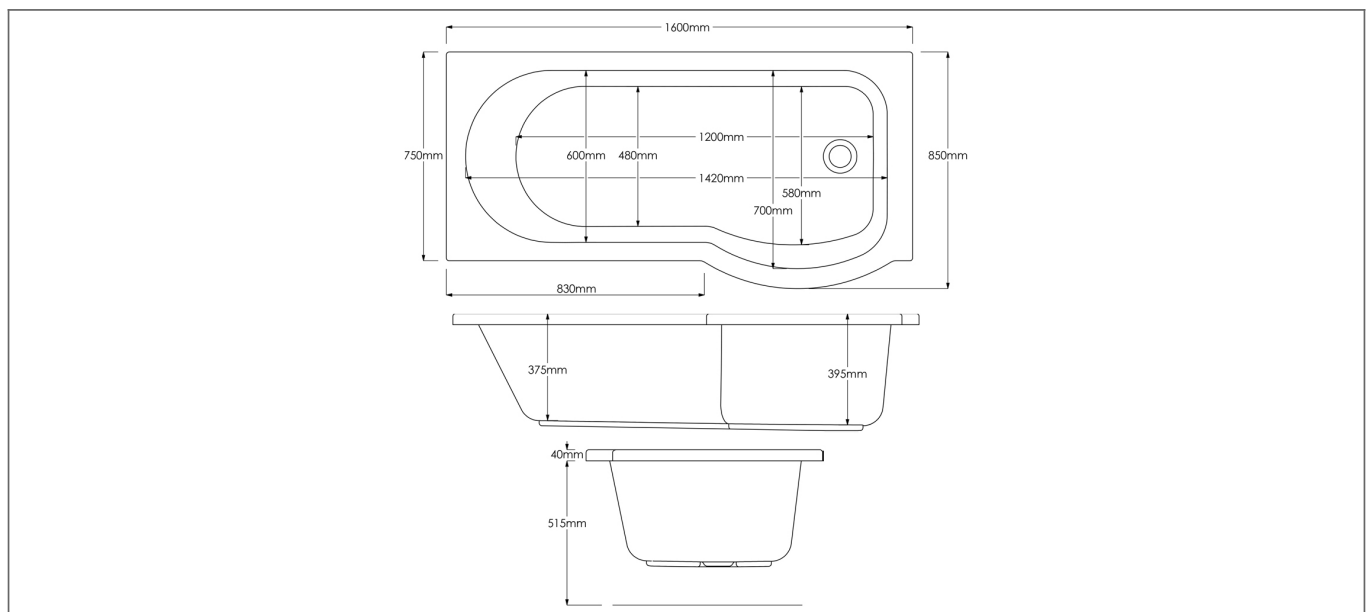

Technical Datasheet

Product Code: SY-ZB16RS

Product Description: Synergy Zeya P 1600mm Right Hand Standard Finish Bath

Specification

Material:	Acrylic
Style:	Modern
Shape:	P Shape
Number Of Tap Holes:	0
Bath Handing:	Right Handed
Overflow Included:	No
Waste Included:	No
Bath Thickness:	5 mm
Product Guarantee:	Lifetime
Water Capacity (litres):	215

Key Features

- Versatile design that maximises your bathroom floor space
- Manufactured from high quality 5mm white acrylic
- P shaped bath creates extra showering space
- Suitable for use with bath screen to create shower enclosure
- Panels & wastes are available to purchase from Synergy
- Alternatively available in left hand & a optional premier finish
- Also available in 1500x800 & 1675x850mm

Technical Drawing

Dimensions: All measurements are in millimetres and are subject to normal manufacturing variations.

Due to a continuing development programme to improve design and performance, we reserve all rights to vary specifications without prior notice. Please note, all accessories are for photographic purposes only.