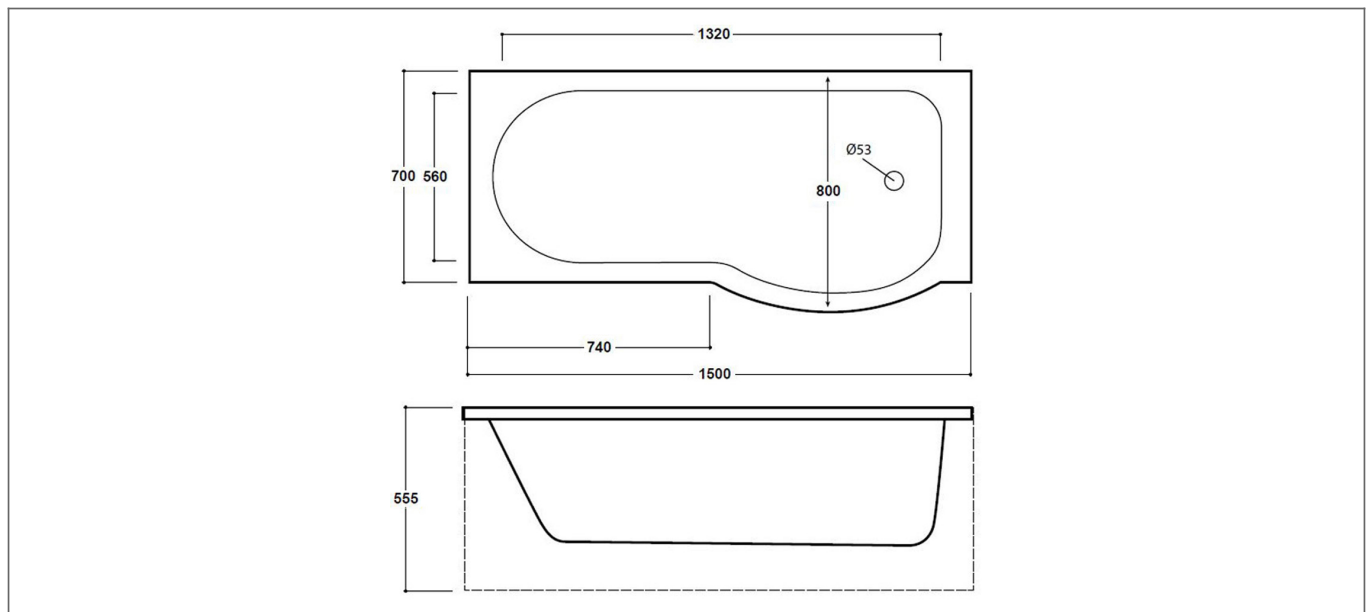

Technical Datasheet

Product Code: SY-ZB15RP

Product Description: Synergy Zeya P 1500mm Right Hand Premier Finish Bath

Specification

Material:	Acrylic
Style:	Modern
Shape:	P Shape
Number Of Tap Holes:	0
Bath Handing:	Right Handed
Overflow Included:	No
Waste Included:	No
Bath Thickness:	8 mm
Product Guarantee:	Lifetime
Water Capacity (litres):	210

Key Features

- Versatile design that maximises your bathroom floor space
- Manufactured from high quality white acrylic
- P shaped bath creates extra showering space
- Features heavily reinforced finish on underside of bath
- Finish provides exceptional strength & heat retention
- Suitable for use with bath screen to create shower enclosure
- Alternatively available in left hand & a optional standard finish
- Also available in 1600x850 & 1675x850mm

Technical Drawing

Dimensions: All measurements are in millimetres and are subject to normal manufacturing variations.

Due to a continuing development programme to improve design and performance, we reserve all rights to vary specifications without prior notice. Please note, all accessories are for photographic purposes only.