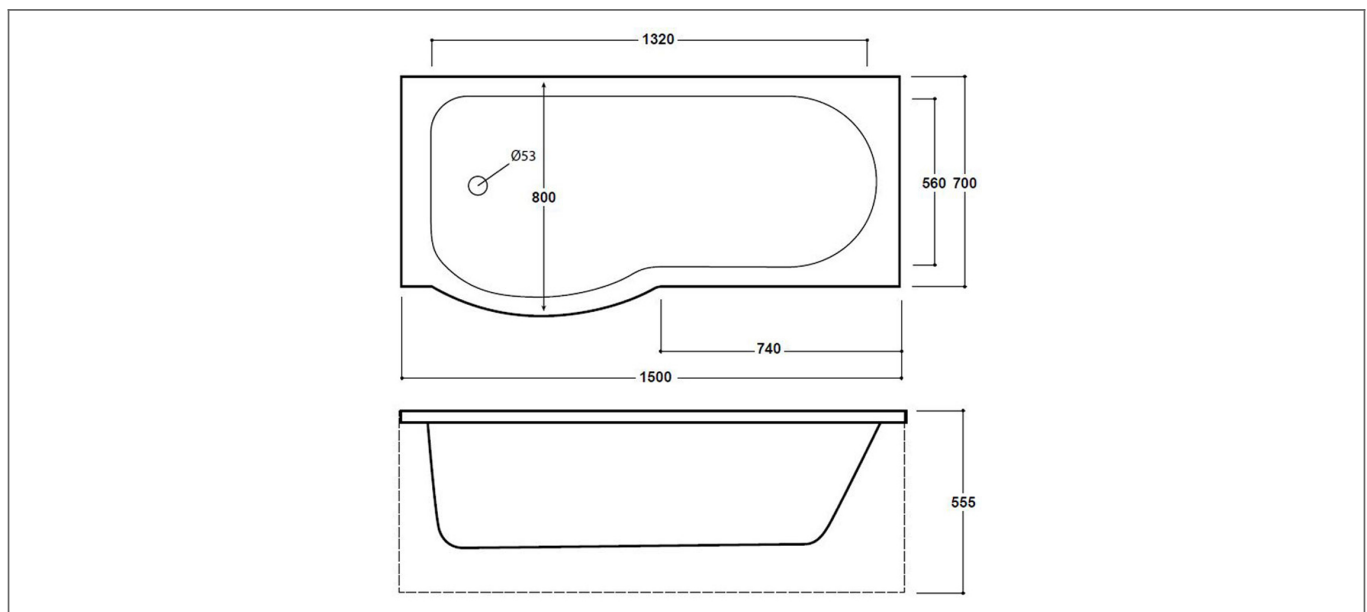

# Technical Datasheet

Product Code: SY-ZB15LS

Product Description: Synergy Zeya P 1500mm Left Hand Standard Finish Bath

## Specification

Material:	Acrylic
Style:	Modern
Shape:	P Shape
Number Of Tap Holes:	0
Bath Handing:	Left Handed
Overflow Included:	No
Waste Included:	No
Bath Thickness:	5 mm
Product Guarantee:	Lifetime
Water Capacity (litres):	210

## Key Features

- Versatile design that maximises your bathroom floor space
- Manufactured from high quality 5mm white acrylic
- P shaped bath creates extra showering space
- Suitable for use with bath screen to create shower enclosure
- Panels & wastes are available to purchase from Synergy
- Alternatively available in right hand & a optional premier finish
- Also available in 1600x850 & 1675x850mm

## Technical Drawing

Dimensions: All measurements are in millimetres and are subject to normal manufacturing variations.

Due to a continuing development programme to improve design and performance, we reserve all rights to vary specifications without prior notice. Please note, all accessories are for photographic purposes only.