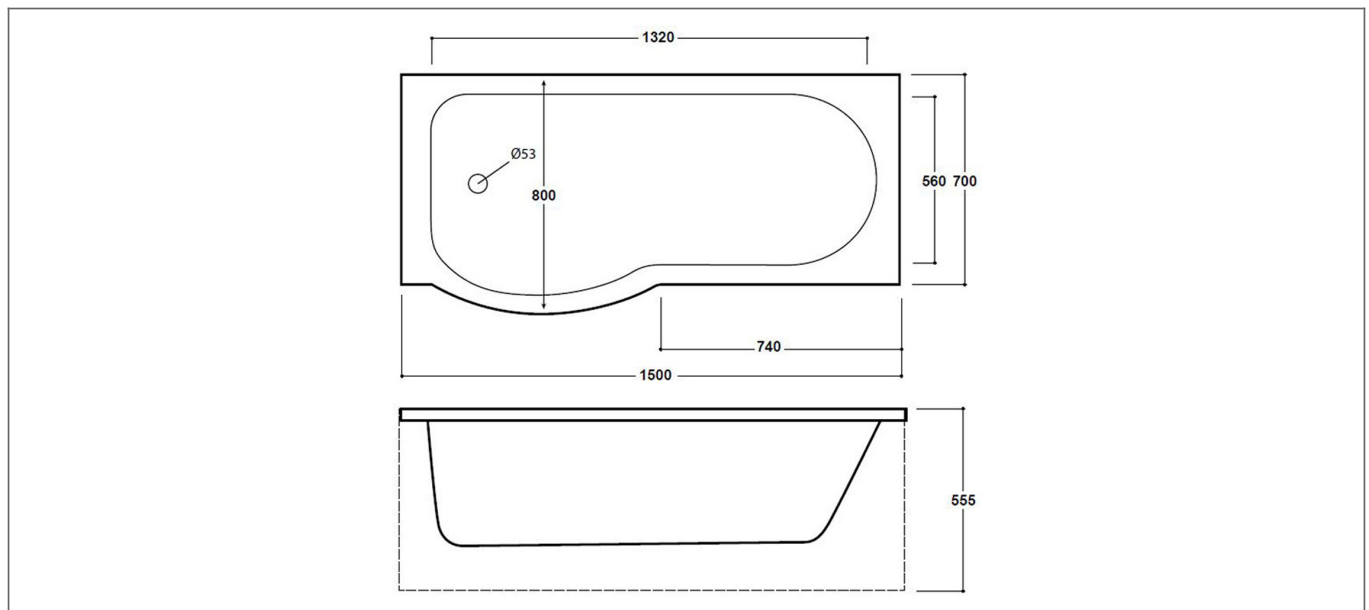

Technical Datasheet

Product Code: SY-ZB15LP

Product Description: Synergy Zeya P 1500mm Left Hand Premier Finish Bath

Specification

Material:	Acrylic
Style:	Modern
Shape:	P Shape
Number Of Tap Holes:	0
Bath Handing:	Left Handed
Overflow Included:	No
Waste Included:	No
Bath Thickness:	8 mm
Product Guarantee:	Lifetime
Water Capacity (litres):	210

Key Features

- Versatile design that maximises your bathroom floor space
- Manufactured from high quality white acrylic
- P shaped bath creates extra showering space
- Features heavily reinforced finish on underside of bath
- Finish provides exceptional strength & heat retention
- Suitable for use with bath screen to create shower enclosure
- Alternatively available in right hand & a optional standard finish
- Also available in 1600x850 & 1675x850mm

Technical Drawing

Dimensions: All measurements are in millimetres and are subject to normal manufacturing variations.

Due to a continuing development programme to improve design and performance, we reserve all rights to vary specifications without prior notice. Please note, all accessories are for photographic purposes only.