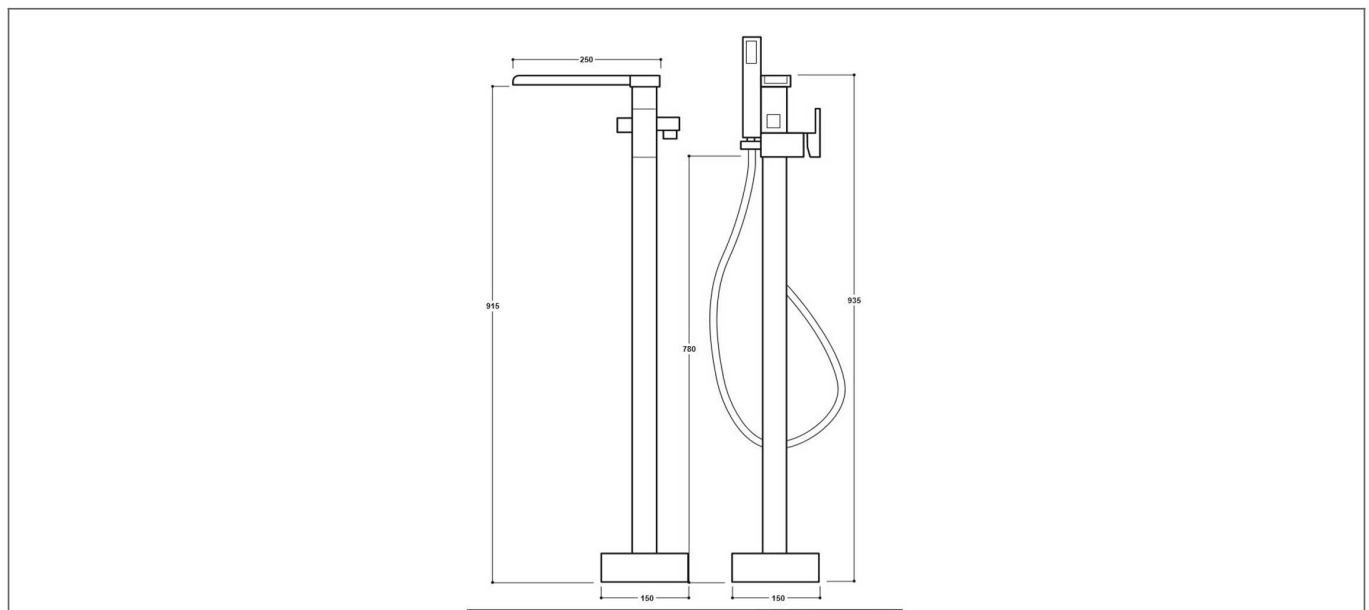

# Technical Datasheet

Product Code: **SY-Z88-N**

Product Description: **Synergy Tec Studio Z Freestanding Bath Shower Mixer**

## Specification

Product Guarantee:	Lifetime
Barcode:	5300614873782
Material:	Brass
Handle Type:	Lever
Tap Pressure:	Low - High Pressure
Min Operating Pressure:	0.5 Bar
Waste Included:	No
Number Of Tap Holes:	2
Approvals:	WRAS Approved
Projection (mm):	250
Colour:	Chrome

## Key Features

- Sleek lines add an element of style to your bathroom
- Manufactured from high quality brass
- Coated in a luxury chrome finish
- Features lever control for a flawless level flow
- Includes a waterfall spout for a even flow of water
- Ceramic disc technology for long life & smooth operation
- Complete with shower head & hose

## Technical Drawing

Dimensions: All measurements are in millimetres and are subject to normal manufacturing variations.

Due to a continuing development programme to improve design and performance, we reserve all rights to vary specifications without prior notice. Please note, all accessories are for photographic purposes only.