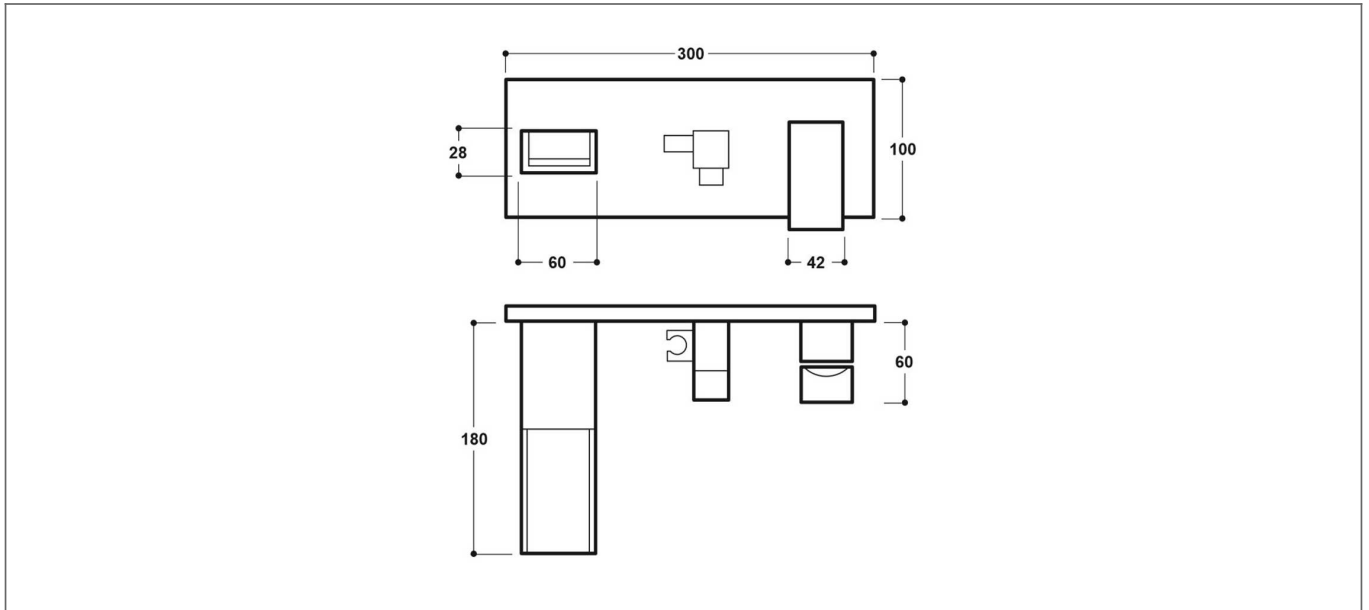

Technical Datasheet

Product Code: SY-Z19-N

Product Description: Synergy Tec Studio Z Wall Mounted Bath Shower Mixer

Specification

Product Guarantee:	Lifetime
Barcode:	7081247098282
Material:	Brass
Handle Type:	Lever
Tap Pressure:	Medium - High Pressure
Min Operating Pressure:	0.5 Bar
Waste Included:	No
Number Of Tap Holes:	2
Approvals:	WRAS Approved
Projection (mm):	180
Flow Rate 0.1 Bar (L/min):	4.3
Flow Rate 0.5 Bar (L/min):	8.9
Flow Rate 1 Bar (L/min):	12.6
Colour:	Chrome

Dimensions: All measurements are in millimetres and are subject to normal manufacturing variations.

Due to a continuing development programme to improve design and performance, we reserve all rights to vary specifications without prior notice. Please note, all accessories are for photographic purposes only.

Technical Datasheet

Product Code: SY-Z19-N

Product Description: Synergy Tec Studio Z Wall Mounted Bath Shower Mixer

Technical Drawing

Dimensions: All measurements are in millimetres and are subject to normal manufacturing variations.