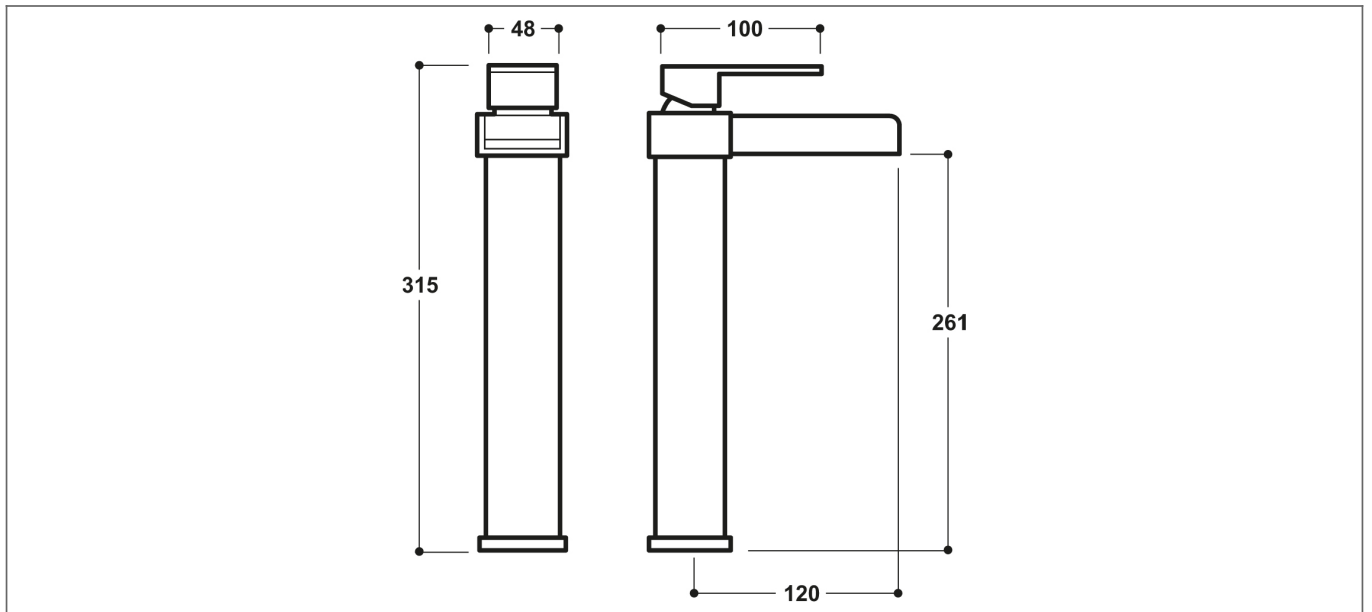

Technical Datasheet

Product Code: SY-Z08-NN

Product Description: **Synergy Studio Z Tall Mono Basin Mixer**

Specification

Product Guarantee:	Lifetime
Barcode:	SY-Z08-NN
Material:	Brass
Handle Type:	Lever
Tap Pressure:	Low - High Pressure
Min Operating Pressure:	0.2 Bar
Waste Included:	No
Number Of Tap Holes:	1
Approvals:	WRAS Approved
Projection (mm):	120
Flow Rate 0.1 Bar (L/min):	3.1
Flow Rate 0.5 Bar (L/min):	7.5
Flow Rate 1 Bar (L/min):	11506.1
Flow Rate 2 Bar (L/min):	16.1
Colour:	Chrome

Dimensions: All measurements are in millimetres and are subject to normal manufacturing variations.

Due to a continuing development programme to improve design and performance, we reserve all rights to vary specifications without prior notice. Please note, all accessories are for photographic purposes only.

Technical Datasheet

Product Code: SY-Z08-NN

Product Description: Synergy Studio Z Tall Mono Basin Mixer

Technical Drawing

Dimensions: All measurements are in millimetres and are subject to normal manufacturing variations.