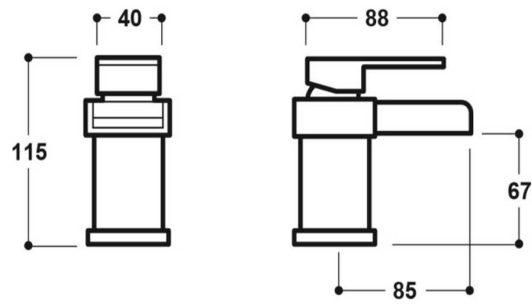

## Specification

Product Guarantee:	Lifetime
Barcode:	SY-Z07-N
Material:	Brass
Handle Type:	Lever
Tap Pressure:	High Pressure
Min Operating Pressure:	0.2 Bar
Waste Included:	Yes
Number Of Tap Holes:	1
Projection (mm):	85
Flow Rate 0.1 Bar (L/min):	1.0
Flow Rate 0.5 Bar (L/min):	4.2
Flow Rate 1 Bar (L/min):	6.5
Flow Rate 2 Bar (L/min):	8
Flow Rate 3 Bar (L/min):	9.5
Colour:	Chrome

## Key Features

- Squared off edges & clean line for a fresh new bathroom
- Manufactured from high quality brass
- Coated in a luxury chrome finish
- Includes a waterfall spout for a even flow of water
- Features lever control for a flawless level flow
- Ceramic disc technology for long life & smooth operation
- Waste is included

Dimensions: All measurements are in millimetres and are subject to normal manufacturing variations.

Due to a continuing development programme to improve design and performance, we reserve all rights to vary specifications without prior notice. Please note, all accessories are for photographic purposes only.

## Technical Drawing

Dimensions: All measurements are in millimetres and are subject to normal manufacturing variations.

Due to a continuing development programme to improve design and performance, we reserve all rights to vary specifications without prior notice. Please note, all accessories are for photographic purposes only.