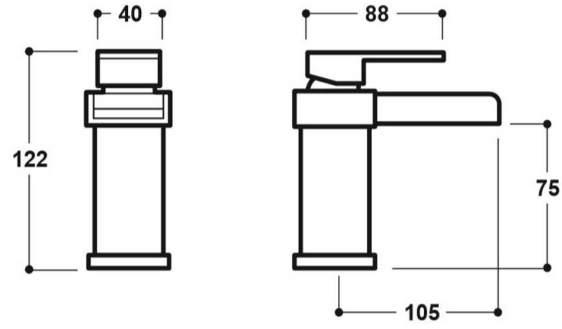

## Specification

Product Guarantee:	Lifetime
Barcode:	7081249811209
Material:	Brass
Handle Type:	Lever
Tap Pressure:	High Pressure
Min Operating Pressure:	0.2 Bar
Waste Included:	Yes
Number Of Tap Holes:	1
Approvals:	WRAS Approved
Projection (mm):	105
Flow Rate 0.1 Bar (L/min):	3
Flow Rate 0.5 Bar (L/min):	6.5
Flow Rate 1 Bar (L/min):	9.5
Flow Rate 2 Bar (L/min):	13.5
Flow Rate 3 Bar (L/min):	16.5
Colour:	Chrome

## Key Features

- Squared off edges & clean line for a fresh new bathroom
- Manufactured from high quality brass
- Coated in a luxury chrome finish
- Includes a waterfall spout for an even water flow
- Features lever control for a flawless level flow
- Ceramic disc technology for long life & smooth operation
- Supplied with G 1¼" sprung waste

Dimensions: All measurements are in millimetres and are subject to normal manufacturing variations.

Due to a continuing development programme to improve design and performance, we reserve all rights to vary specifications without prior notice. Please note, all accessories are for photographic purposes only.

## Technical Drawing

Dimensions: All measurements are in millimetres and are subject to normal manufacturing variations.

Due to a continuing development programme to improve design and performance, we reserve all rights to vary specifications without prior notice. Please note, all accessories are for photographic purposes only.