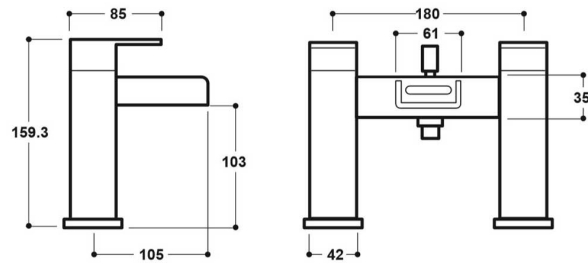

## Specification

Product Guarantee:	Lifetime
Barcode:	9520178651040
Material:	Brass
Handle Type:	Lever
Tap Pressure:	Medium - High Pressure
Min Operating Pressure:	0.2 Bar
Waste Included:	No
Number Of Tap Holes:	2
Projection (mm):	105
Flow Rate 0.1 Bar (L/min):	3.5
Flow Rate 0.5 Bar (L/min):	10.5
Flow Rate 1 Bar (L/min):	14
Flow Rate 2 Bar (L/min):	17
Flow Rate 3 Bar (L/min):	18
Colour:	Chrome

Dimensions: All measurements are in millimetres and are subject to normal manufacturing variations.

Due to a continuing development programme to improve design and performance, we reserve all rights to vary specifications without prior notice. Please note, all accessories are for photographic purposes only.

## Technical Drawing

Dimensions: All measurements are in millimetres and are subject to normal manufacturing variations.

Due to a continuing development programme to improve design and performance, we reserve all rights to vary specifications without prior notice. Please note, all accessories are for photographic purposes only.