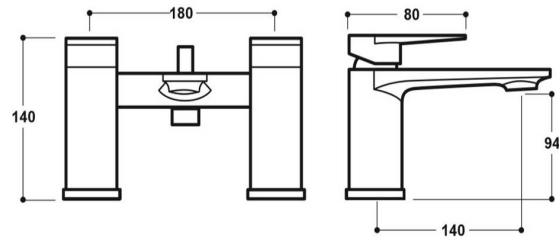

Dimensions: All measurements are in millimetres and are subject to normal manufacturing variations.

Due to a continuing development programme to improve design and performance, we reserve all rights to vary specifications without prior notice. Please note, all accessories are for photographic purposes only.

Technical Datasheet

Product Code: SY-XQ04-N

Product Description: Synergy Tec Studio XQ Bath Shower Mixer

Technical Drawing

Dimensions: All measurements are in millimetres and are subject to normal manufacturing variations.