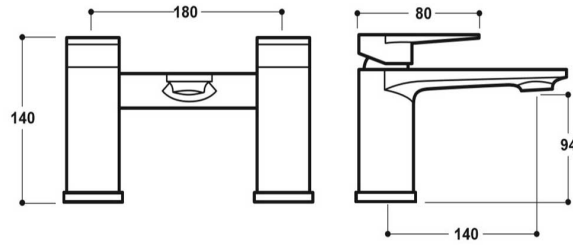

## Specification

Product Guarantee:	Lifetime
Barcode:	SY-XQ03-N
Material:	Brass
Handle Type:	Lever
Tap Pressure:	Low - High Pressure
Min Operating Pressure:	0.5 Bar
Waste Included:	No
Number Of Tap Holes:	2
Approvals:	WRAS Approved
Projection (mm):	140
Flow Rate 0.1 Bar (L/min):	3
Flow Rate 0.5 Bar (L/min):	10.1
Flow Rate 1 Bar (L/min):	15.2
Flow Rate 2 Bar (L/min):	21.3
Flow Rate 3 Bar (L/min):	26.4
Colour:	Chrome

Dimensions: All measurements are in millimetres and are subject to normal manufacturing variations.

Due to a continuing development programme to improve design and performance, we reserve all rights to vary specifications without prior notice. Please note, all accessories are for photographic purposes only.

## Technical Drawing

Dimensions: All measurements are in millimetres and are subject to normal manufacturing variations.

Due to a continuing development programme to improve design and performance, we reserve all rights to vary specifications without prior notice. Please note, all accessories are for photographic purposes only.