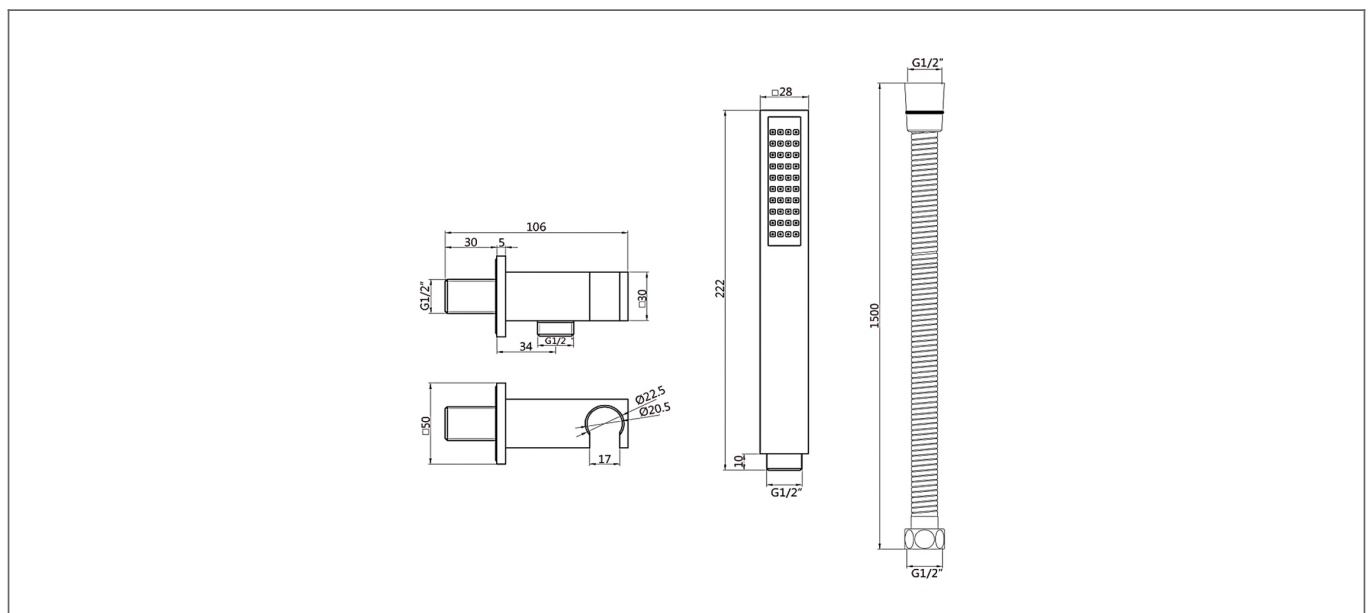

Technical Datasheet

Product Code: SY-WB12K

Product Description: Synergy Round Black Hand Shower Wall Bracket With Outlet Kit

Specification

Product Guarantee:	1 Year
Material:	Brass
Style:	Modern
Range Name:	Synergy
Shape:	Round
Colour:	Black
Barcode:	1729699974353
Packaged Weight (kg):	0.75 kg
Packaged Length (Metre):	0.008
Packaged Width (Metre):	0.017
Packaged Height (Metre):	0.026

Key Features

- Modern curvaceous design with smooth & stylish lines
- Manufactured from high quality brass
- Coated in a luxury sleek black finish
- Matching brassware is also available in the Synergy range
- Includes handset, shower hose & intergrated wall elbow
- Alternatively available in a square design

Technical Drawing

Dimensions: All measurements are in millimetres and are subject to normal manufacturing variations.

Due to a continuing development programme to improve design and performance, we reserve all rights to vary specifications without prior notice. Please note, all accessories are for photographic purposes only.