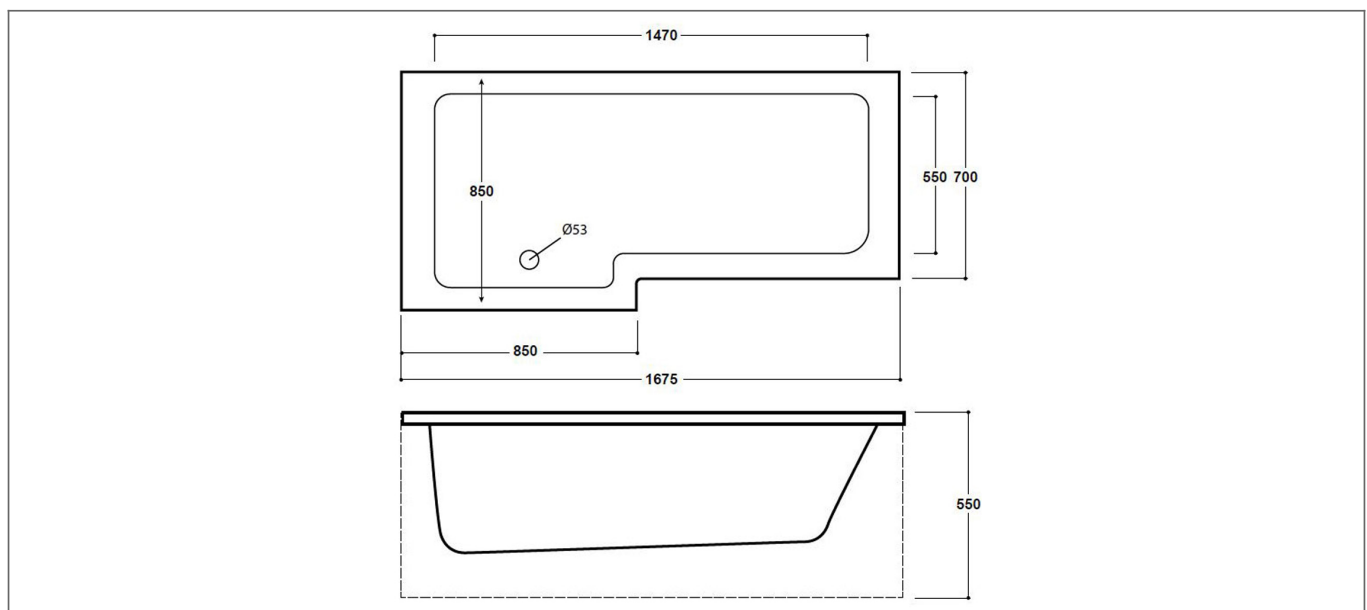

Technical Datasheet

Product Code: SY-ELSB17RS

Product Description: Synergy Elite L Shape 1675mm Right Hand Standard Shower Bath

Specification

Material:	Acrylic
Style:	Modern
Shape:	L Shape
Number Of Tap Holes:	0
Bath Handing:	Right Handed
Overflow Included:	No
Waste Included:	No
Bath Thickness:	5 mm
Product Guarantee:	Lifetime
Water Capacity (litres):	210
Made In the UK:	Yes

Key Features

- Clean, straight lines, uncluttered spaces. Embrace modernistic style from the 20th century
- Manufactured from high quality 5mm white acrylic
- Suitable for use with bath screen to create shower enclosure
- Ideal for free standing mixer use but can be drilled if needed
- Leg set included for a quick & easy installation
- Panels, overflows & wastes are available to purchase from Synergy
- Alternatively available in left hand & a optional premier finish

Technical Drawing

Dimensions: All measurements are in millimetres and are subject to normal manufacturing variations.

Due to a continuing development programme to improve design and performance, we reserve all rights to vary specifications without prior notice. Please note, all accessories are for photographic purposes only.