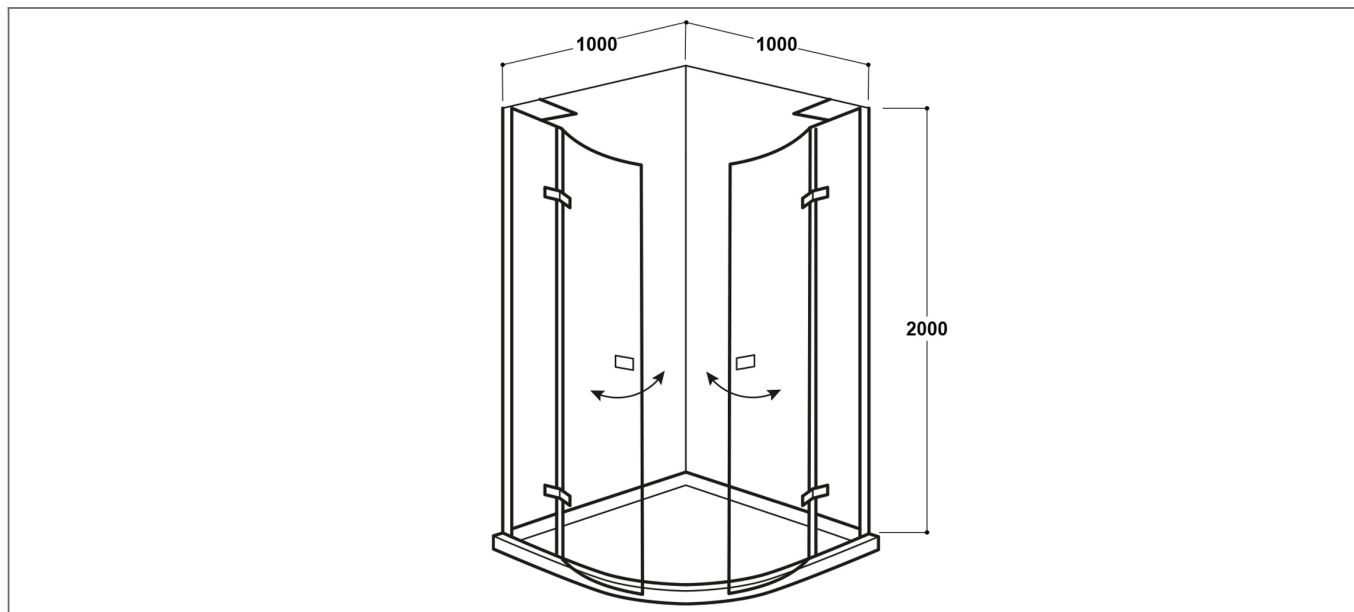

Technical Datasheet

Product Code: **SY-VOD86**

Product Description: **Synergy Vodas 8 Stella Black 1000mm Quadrant Hinged Enclosure**

Specification

Material:	Glass
Style:	Modern
Shape:	Quadrant
Colour:	Black
Adjustment (mm):	20
Orientation:	Vertical
Entry Width:	710
Glass Style:	Tempered
Handle Type:	Knob
Product Guarantee:	Lifetime
Number Of Doors:	1
Barcode:	5056474500213
Product Length (mm):	75
Product Width (mm):	530
Product Height (mm):	1900

Dimensions: All measurements are in millimetres and are subject to normal manufacturing variations.

Due to a continuing development programme to improve design and performance, we reserve all rights to vary specifications without prior notice. Please note, all accessories are for photographic purposes only.

Technical Datasheet

Product Code: SY-VOD86

Product Description: Synergy Vodas 8 Stella Black 1000mm Quadrant Hinged Enclosure

Technical Drawing

Dimensions: All measurements are in millimetres and are subject to normal manufacturing variations.