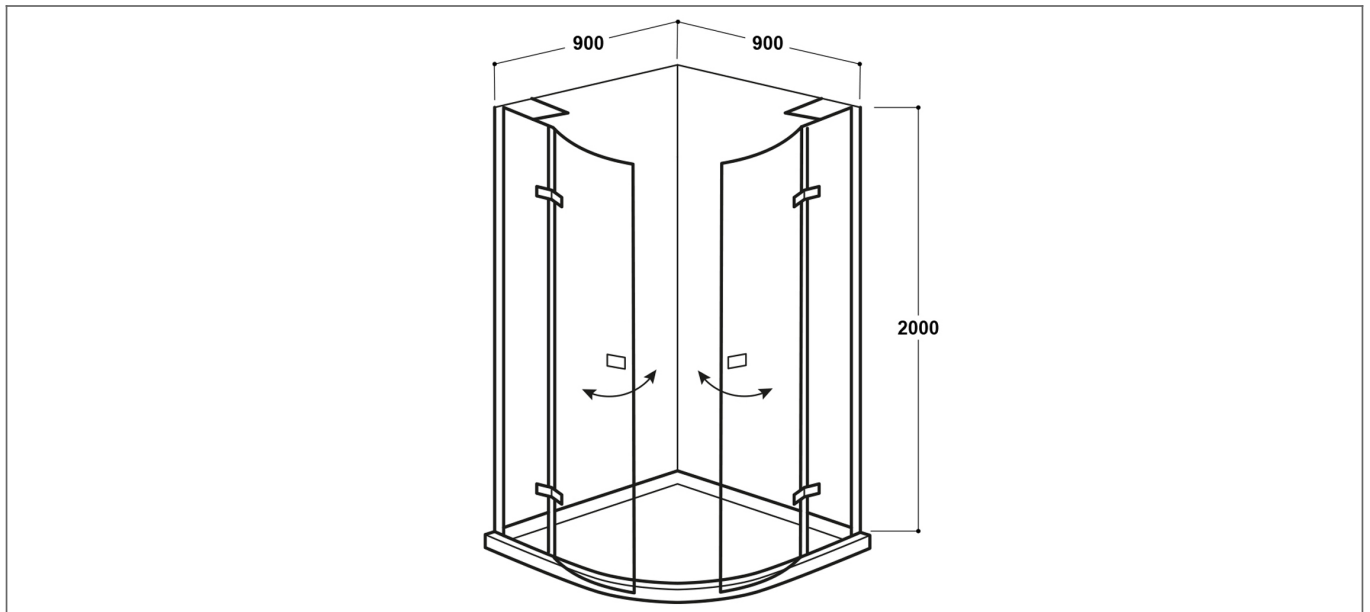

Technical Datasheet

Product Code: **SY-VOD85**

Product Description: **Synergy Vodas 8 Stella Black 900mm Quadrant Hinged Enclosure**

Specification

Material:	Glass
Style:	Modern
Shape:	Quadrant
Colour:	Black
Adjustment (mm):	20
Orientation:	Vertical
Entry Width:	710
Glass Style:	Tempered
Handle Type:	Bar
Product Guarantee:	Lifetime
Number Of Doors:	2
Barcode:	5056474500206
Product Length (mm):	75
Product Width (mm):	470
Product Height (mm):	1900

Dimensions: All measurements are in millimetres and are subject to normal manufacturing variations.

Due to a continuing development programme to improve design and performance, we reserve all rights to vary specifications without prior notice. Please note, all accessories are for photographic purposes only.

Technical Datasheet

Product Code: SY-VOD85

Product Description: Synergy Vodas 8 Stella Black 900mm Quadrant Hinged Enclosure

Technical Drawing

Dimensions: All measurements are in millimetres and are subject to normal manufacturing variations.