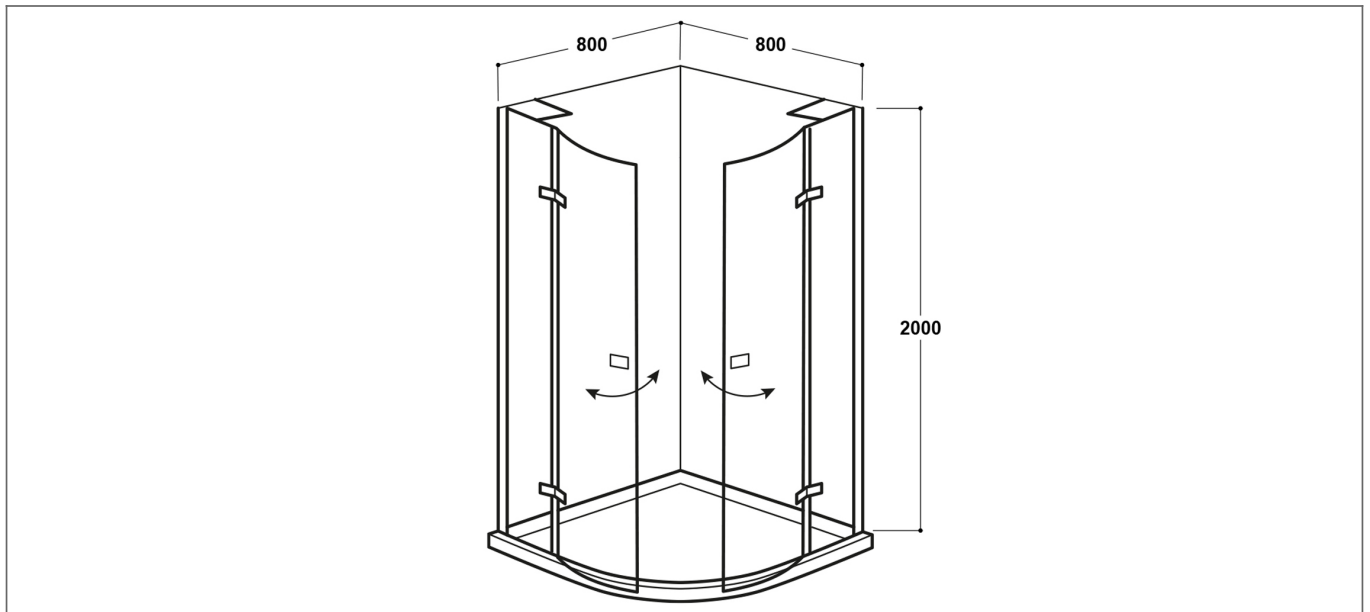

Technical Datasheet

Product Code: **SY-VOD84**

Product Description: **Synergy Vodas 8 Stella Black 800mm Quadrant Hinged Enclosure**

Specification

Material:	Glass
Style:	Modern
Shape:	Quadrant
Colour:	Black
Adjustment (mm):	20
Orientation:	Vertical
Entry Width:	710
Glass Style:	Tempered
Handle Type:	Knob
Product Guarantee:	Lifetime
Number Of Doors:	1
Barcode:	5056474500190
Product Length (mm):	75
Product Width (mm):	390
Product Height (mm):	1900

Dimensions: All measurements are in millimetres and are subject to normal manufacturing variations.

Due to a continuing development programme to improve design and performance, we reserve all rights to vary specifications without prior notice. Please note, all accessories are for photographic purposes only.

Technical Datasheet

Product Code: SY-VOD84

Product Description: Synergy Vodas 8 Stella Black 800mm Quadrant Hinged Enclosure

Technical Drawing

Dimensions: All measurements are in millimetres and are subject to normal manufacturing variations.