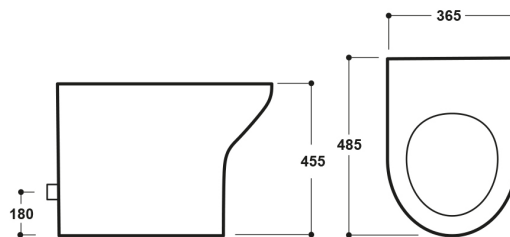

Technical Datasheet

Product Code: **SY-FLU06**

Product Description: **Synergy Fluid 455mm High BTW Pan Rimless**

Specification

Product Guarantee:	Lifetime
Barcode:	5056474504099
Packaged Weight (kg):	26 kg
Material:	Ceramic
Projection:	485
Style:	Modern
Includes Seat:	No

Technical Drawing

Dimensions: All measurements are in millimetres and are subject to normal manufacturing variations.

Due to a continuing development programme to improve design and performance, we reserve all rights to vary specifications without prior notice. Please note, all accessories are for photographic purposes only.