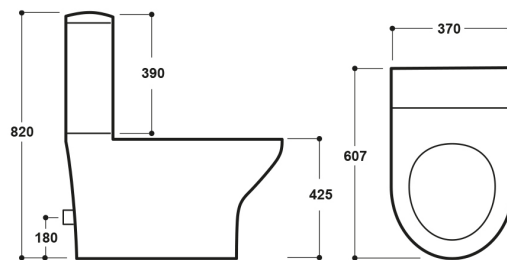

Technical Datasheet

Product Code: **SY-FLU02**

Product Description: **Synergy Fluid 425mm Open back cc Pan Rimless**

Specification

Product Guarantee:	Lifetime
Barcode:	5056474504051
Packaged Weight (kg):	32.3 kg
Material:	Ceramic
Projection:	607
Style:	Modern
Includes Seat:	No

Technical Drawing

Dimensions: All measurements are in millimetres and are subject to normal manufacturing variations.

Due to a continuing development programme to improve design and performance, we reserve all rights to vary specifications without prior notice. Please note, all accessories are for photographic purposes only.