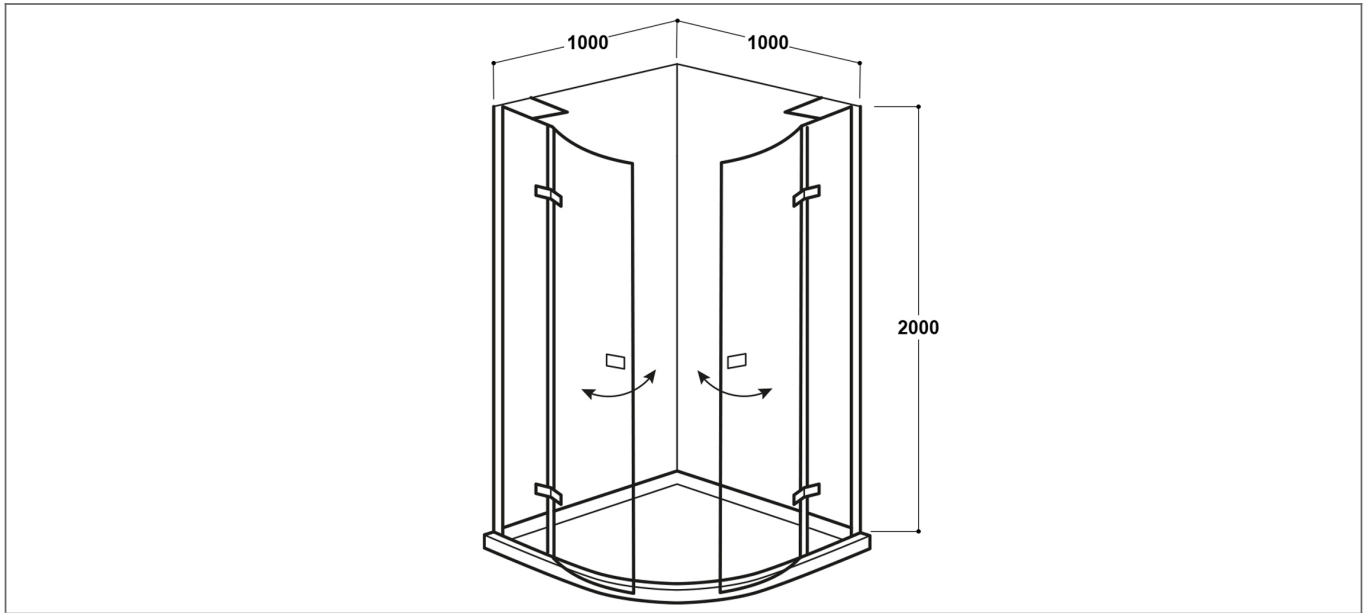

## Specification

Material:	Glass
Style:	Modern
Shape:	Quadrant
Colour:	Chrome
Adjustment (mm):	20
Orientation:	Vertical
Entry Width:	710
Glass Style:	Tempered
Handle Type:	Knob
Product Guarantee:	Lifetime
Number Of Doors:	2
Barcode:	5056474500114
Product Length (mm):	75
Product Width (mm):	530
Product Height (mm):	1900

Dimensions: All measurements are in millimetres and are subject to normal manufacturing variations.

Due to a continuing development programme to improve design and performance, we reserve all rights to vary specifications without prior notice. Please note, all accessories are for photographic purposes only.

## Technical Drawing

Dimensions: All measurements are in millimetres and are subject to normal manufacturing variations.

Due to a continuing development programme to improve design and performance, we reserve all rights to vary specifications without prior notice. Please note, all accessories are for photographic purposes only.