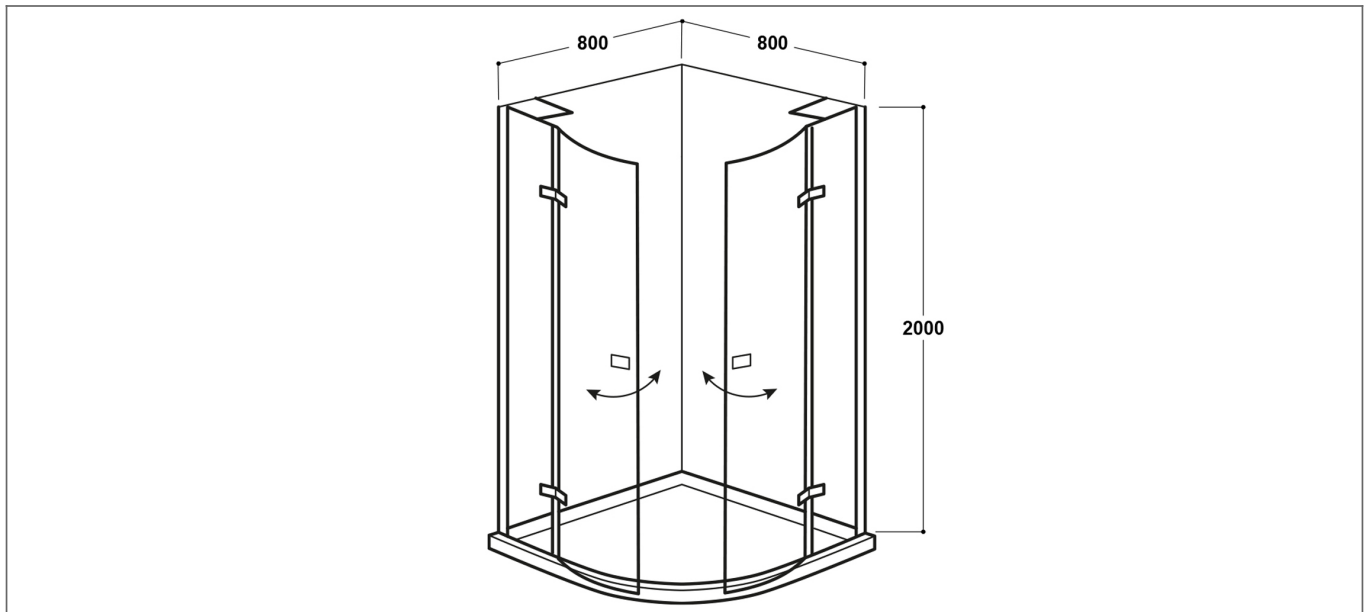

## Specification

Material:	Glass
Style:	Modern
Shape:	Quadrant
Colour:	Chrome
Adjustment (mm):	20
Orientation:	Vertical
Entry Width:	710
Glass Style:	Tempered
Handle Type:	Knob
Product Guarantee:	Lifetime
Number Of Doors:	2
Barcode:	5056474500091
Product Length (mm):	75
Product Width (mm):	390
Product Height (mm):	1900

Dimensions: All measurements are in millimetres and are subject to normal manufacturing variations.

Due to a continuing development programme to improve design and performance, we reserve all rights to vary specifications without prior notice. Please note, all accessories are for photographic purposes only.

## Technical Drawing

Dimensions: All measurements are in millimetres and are subject to normal manufacturing variations.

Due to a continuing development programme to improve design and performance, we reserve all rights to vary specifications without prior notice. Please note, all accessories are for photographic purposes only.