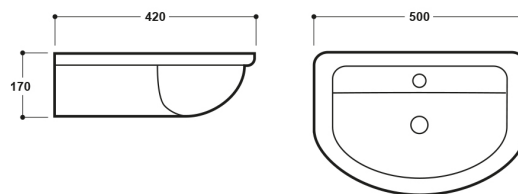

Technical Datasheet

Product Code: SY-FLU11

Product Description: **Synergy Fluid 500mm semi recessed Basin**

Specification

| | |
|----------------------|---------------|
| Product Guarantee: | Lifetime |
| Barcode: | 5056474504143 |
| Projection (mm): | 420 |
| Material: | Ceramic |
| Style: | Modern |
| Shape: | Round |
| Number Of Tap Holes: | 1 |

Technical Drawing

Dimensions: All measurements are in millimetres and are subject to normal manufacturing variations.

Due to a continuing development programme to improve design and performance, we reserve all rights to vary specifications without prior notice. Please note, all accessories are for photographic purposes only.