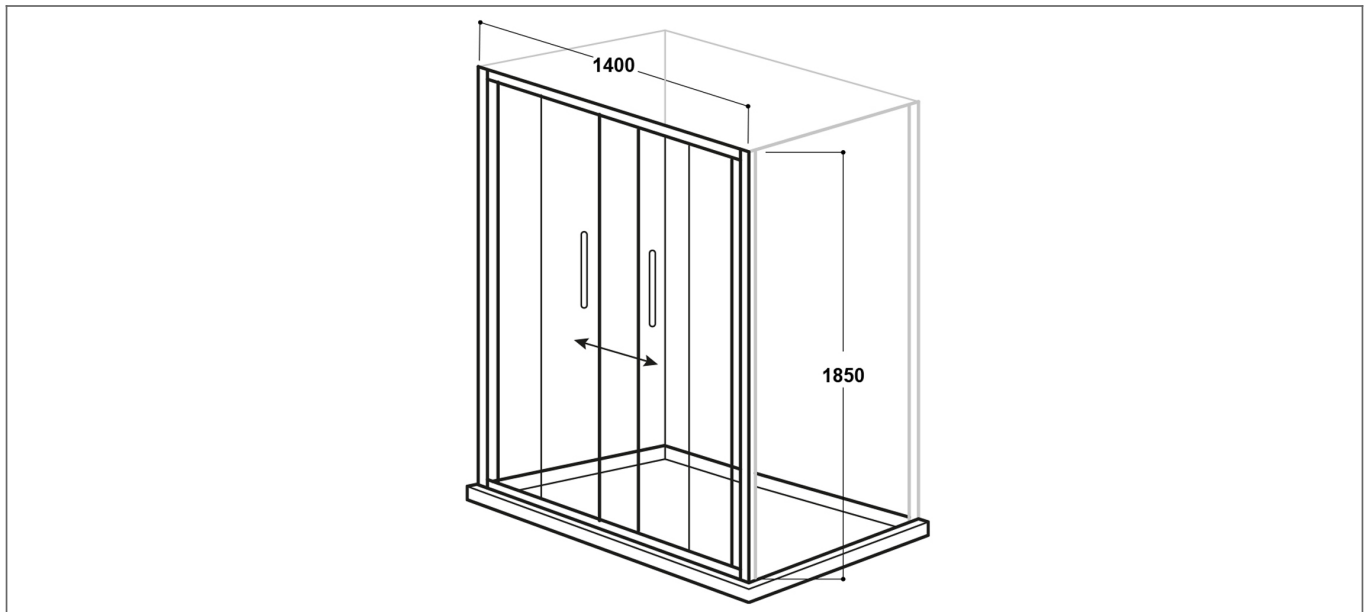

Technical Datasheet

Product Code: SY-VOD6SD079-N

Product Description: Synergy Vodas 6 1400mm 2 Sliding Door Enclosure

Technical Drawing

Dimensions: All measurements are in millimetres and are subject to normal manufacturing variations.

Due to a continuing development programme to improve design and performance, we reserve all rights to vary specifications without prior notice. Please note, all accessories are for photographic purposes only.