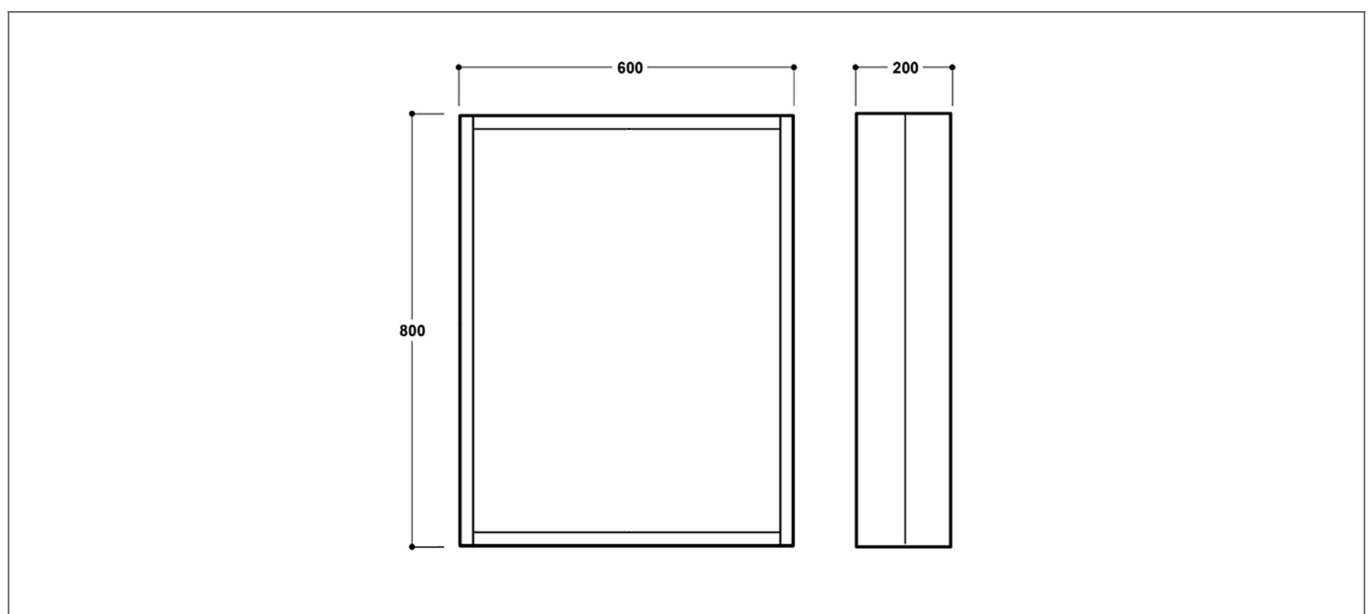

Technical Datasheet

Product Code: SY-HEN17-G

Product Description: Synergy Henbury 600mm Mirror Cabinet Grey

Specification

Number Of Doors:	1
Handle Type:	Magnetic
Material:	MFC
Style:	Traditional
Product Guarantee:	Lifetime
Barcode:	5056474505614
Packaged Length (Metre):	0.215
Packaged Width (Metre):	0.615
Packaged Height (Metre):	0.815
Made In the UK:	Yes

Key Features

- Inspired by tradition. Enhance your bathroom with the timeless style of the 18/19th century
- Manufactured from quality MFC & wrapped in a grey PVC
- Space saving design ideal for all your bathroom essentials
- Features single door with sparkling mirrored panel
- Includes concealed adjustable bracket for a clean finish
- Available in alternative sizes & colours
- Matching items are available in this range

Technical Drawing

Dimensions: All measurements are in millimetres and are subject to normal manufacturing variations.

Due to a continuing development programme to improve design and performance, we reserve all rights to vary specifications without prior notice. Please note, all accessories are for photographic purposes only.