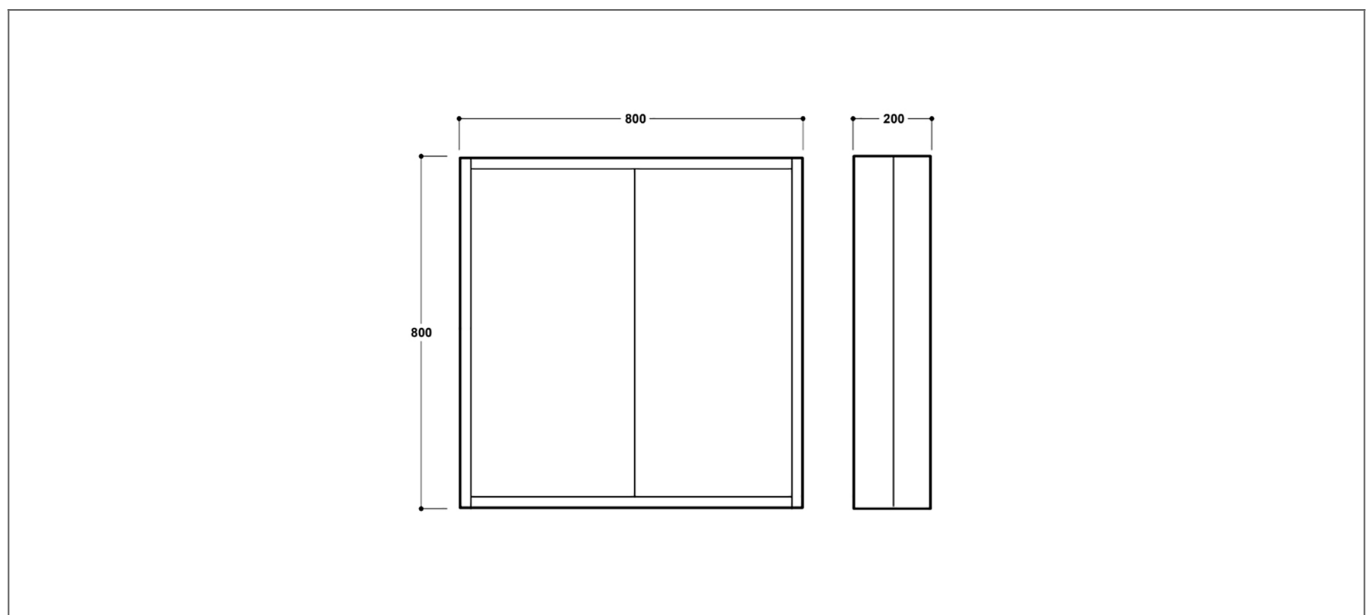

## Specification

Number Of Doors:	2
Handle Type:	Magnetic
Material:	MFC
Style:	Traditional
Product Guarantee:	Lifetime
Barcode:	5056474505669
Packaged Length (Metre):	0.215
Packaged Width (Metre):	0.815
Packaged Height (Metre):	0.815
Made In the UK:	Yes

## Key Features

- Inspired by tradition. Enhance your bathroom with the timeless style of the 18/19th century
- Manufactured from quality MFC & wrapped in a grey PVC
- Space saving design ideal for all your bathroom essentials
- Features 2 doors with sparkling mirrored panels3 different sizes 600mm, 700mm & 800mm. Showing off t
- Includes concealed adjustable bracket for a clean finish
- Available in alternative sizes & colours
- Matching items are available in this range

## Technical Drawing

Dimensions: All measurements are in millimetres and are subject to normal manufacturing variations.

Due to a continuing development programme to improve design and performance, we reserve all rights to vary specifications without prior notice. Please note, all accessories are for photographic purposes only.