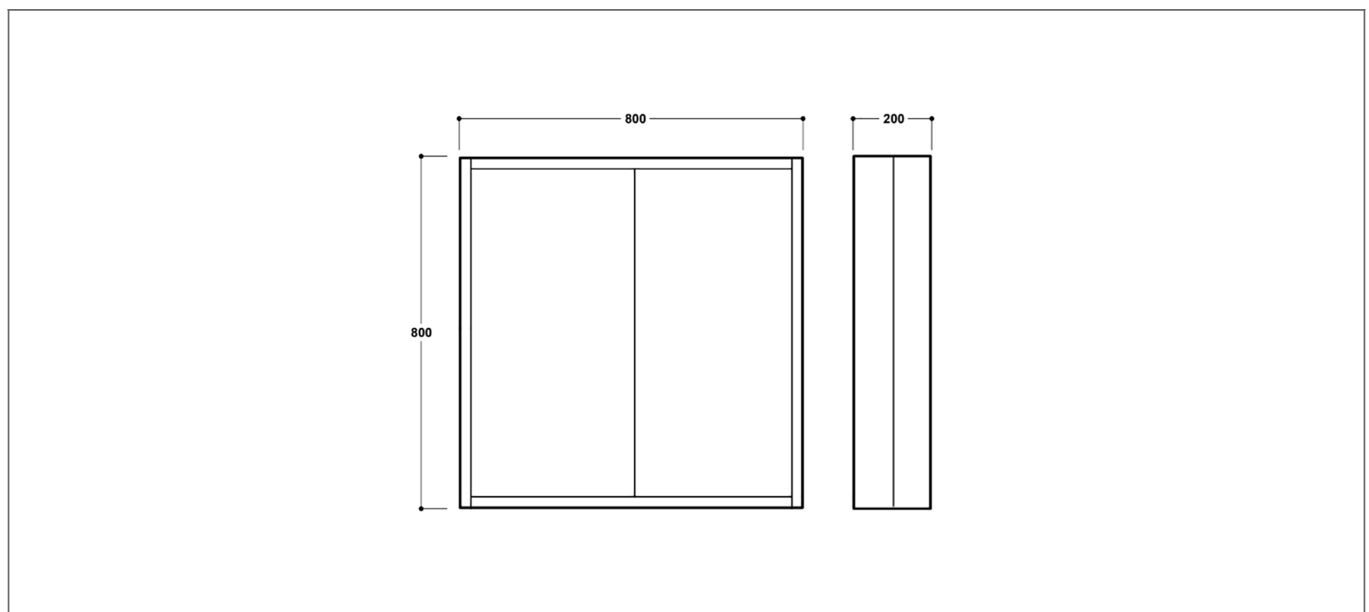

# Technical Datasheet

Product Code: SY-HEN19-G

Product Description: Synergy Henbury 800mm Mirror Cabinet Grey

## Specification

Number Of Doors:	2
Handle Type:	Magnetic
Material:	MFC
Style:	Traditional
Product Guarantee:	Lifetime
Barcode:	5056474505652
Packaged Length (Metre):	0.215
Packaged Width (Metre):	0.815
Packaged Height (Metre):	0.815
Made In the UK:	Yes

## Key Features

- Inspired by tradition. Enhance your bathroom with the timeless style of the 18/19th century
- Manufactured from quality MFC & wrapped in a grey PVC
- Space saving design ideal for all your bathroom essentials
- Features 2 doors with sparkling mirrored panels
- Includes concealed adjustable bracket for a clean finish
- Available in alternative sizes & colours
- Matching items are available in this range

## Technical Drawing

Dimensions: All measurements are in millimetres and are subject to normal manufacturing variations.

Due to a continuing development programme to improve design and performance, we reserve all rights to vary specifications without prior notice. Please note, all accessories are for photographic purposes only.