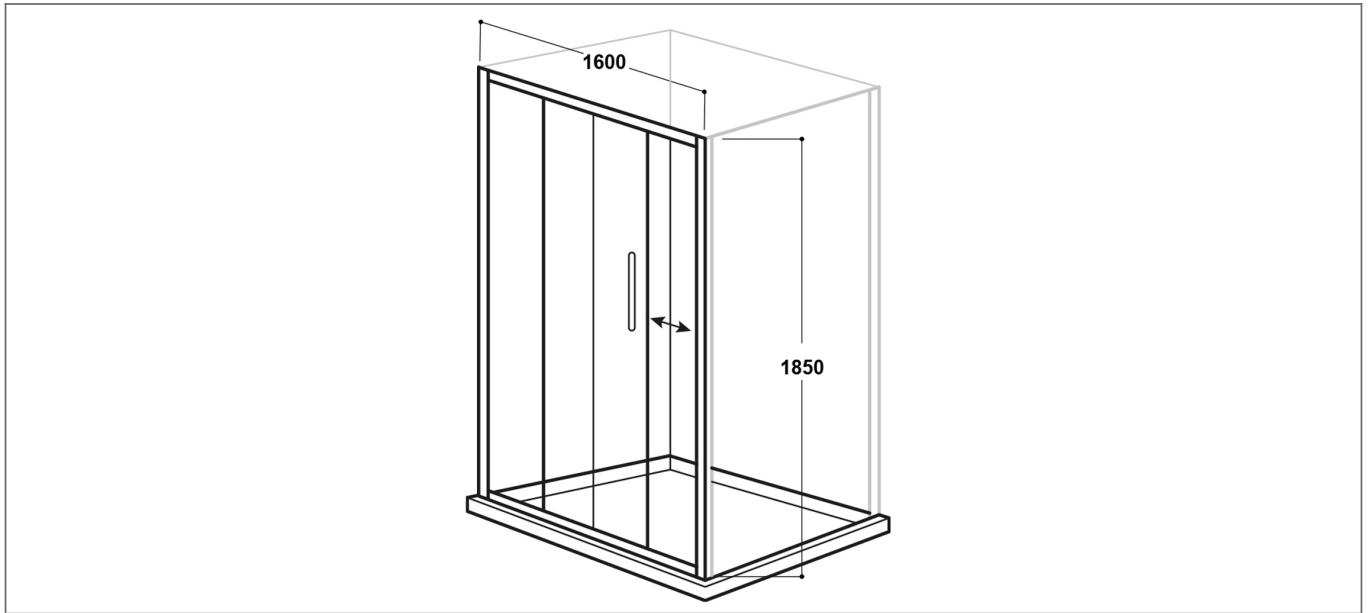

Technical Datasheet

Product Code: SY-VOD6SD013-N

Product Description: Synergy Vodas 6 1600mm Sliding Door Enclosure

Specification

Material:	Glass
Style:	Modern
Shape:	Rectangular
Colour:	Clear
Adjustment (mm):	40
Orientation:	Vertical
Glass Style:	Toughened
Handle Type:	Bar
Product Guarantee:	Lifetime
Number Of Doors:	1
Barcode:	SY-VOD6SD013-N
Product Width (mm):	1600
Product Height (mm):	1850
Product Weight (kg):	38.61 kg

Key Features

- Sleek lines add an element of style to your bathroom
- Manufactured from high quality 6mm safety glass
- Glass is coated in a nano technology preventing limescale
- Benefits from quality magnetic soft closing seals
- Reverse ability enables it to be installed either right or left hand
- Features quick release double roller for easy access
- Includes chrome plated cover caps & handles
- Compatible for use with a power shower

Dimensions: All measurements are in millimetres and are subject to normal manufacturing variations.

Due to a continuing development programme to improve design and performance, we reserve all rights to vary specifications without prior notice. Please note, all accessories are for photographic purposes only.

Technical Datasheet

Product Code: SY-VOD6SD013-N

Product Description: Synergy Vodas 6 1600mm Sliding Door Enclosure

Technical Drawing

Dimensions: All measurements are in millimetres and are subject to normal manufacturing variations.