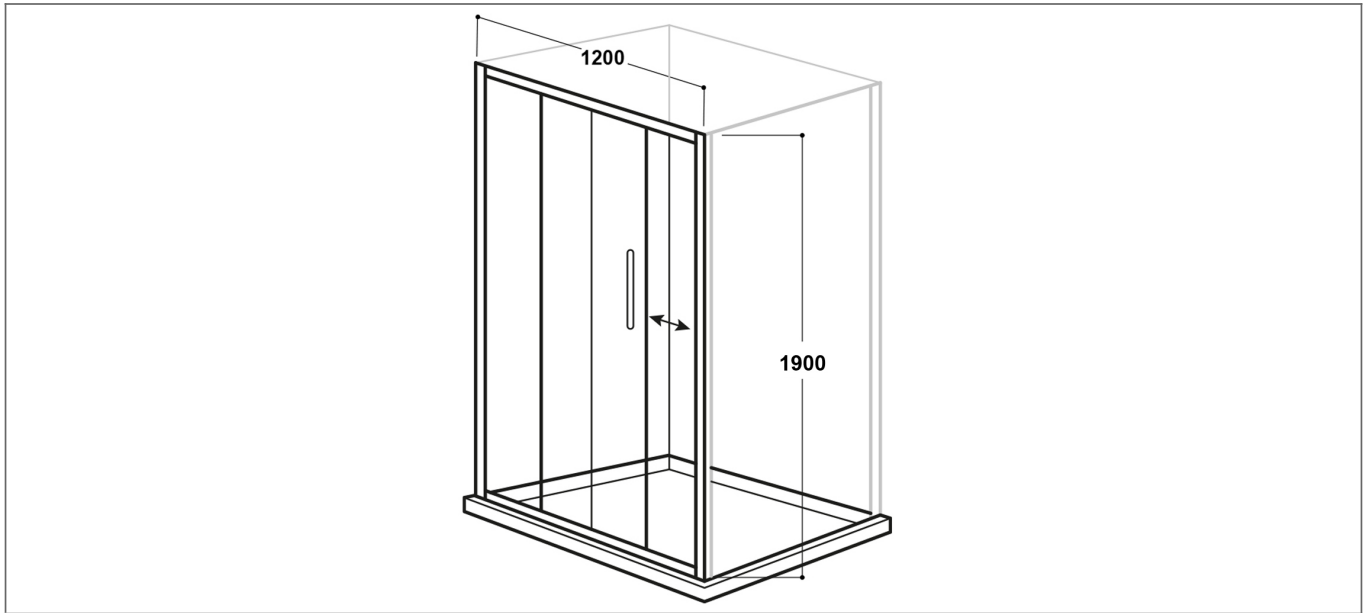

Technical Datasheet

Product Code: SY-VOD6SD011-D

Product Description: Synergy Vodas 6+ Slider Door 1200x1900 Chrome

Specification

Material:	Glass
Style:	Modern
Shape:	Rectangular
Colour:	Clear
Adjustment (mm):	40
Orientation:	Vertical
Entry Width:	490
Glass Style:	Toughened
Handle Type:	Bar
Product Guarantee:	Lifetime
Number Of Doors:	1
Barcode:	5056474501388
Product Length (mm):	40
Product Width (mm):	1200
Product Height (mm):	1850
Product Weight (kg):	33.4 kg

Key Features

- Sleek lines add an element of style to your bathroom
- Manufactured from high quality 6mm safety glass
- Glass is coated in a nano technology preventing limescale
- Benefits from quality magnetic soft closing seals
- Reverse ability enables it to be installed either right or left hand
- Features quick release double roller for easy access
- Includes chrome plated cover caps & handles
- Compatible for use with a power shower

Dimensions: All measurements are in millimetres and are subject to normal manufacturing variations.

Due to a continuing development programme to improve design and performance, we reserve all rights to vary specifications without prior notice. Please note, all accessories are for photographic purposes only.

Technical Datasheet

Product Code: SY-VOD6SD011-D

Product Description: Synergy Vodas 6+ Slider Door 1200x1900 Chrome

Technical Drawing

Dimensions: All measurements are in millimetres and are subject to normal manufacturing variations.