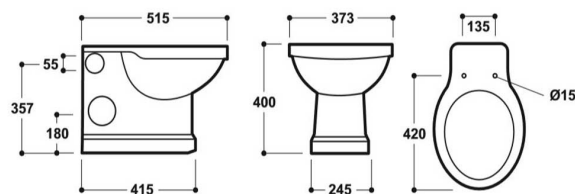

Technical Datasheet

Product Code: SY-HEN09

Product Description: Synergy Henbury Back To Wall Pan

Specification

Product Guarantee:	Lifetime
Barcode:	5056474503757
Packaged Weight (kg):	21 kg
Material:	Vitreous China
Projection:	515
Style:	Traditional
Includes Seat:	No

Key Features

- Inspired by tradition. Enhance your bathroom with the timeless style of the 18/19th century
- Manufactured from high quality white vitreous china
- Suitable for use with back to wall WC furniture units
- Designed to hide unsightly pipework after installation
- Optional seat is available from this range
- Matching sanitaryware is also available in the Henbury Range

Technical Drawing

Dimensions: All measurements are in millimetres and are subject to normal manufacturing variations.

Due to a continuing development programme to improve design and performance, we reserve all rights to vary specifications without prior notice. Please note, all accessories are for photographic purposes only.