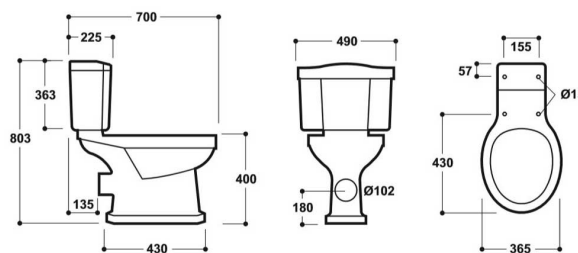

Technical Datasheet

Product Code: **SY-HEN02**

Product Description: **Synergy Henbury Close Coupled Cistern**

Specification

Product Guarantee:	Lifetime
Barcode:	5056474503689
Packaged Weight (kg):	16.8 kg
Material:	Vitreous China
Style:	Traditional
Flush Type:	Lever
Cistern Flush:	Dual Flush

Key Features

- Inspired by tradition. Enhance your bathroom with the timeless style of the 18/19th century
- Manufactured from high quality white ceramic
- Designed for installation on Henbury close coupled pan
- Flush lever is included for a quick & smooth operation
- Matching sanitaryware is also available in the Henbury Range

Technical Drawing

Dimensions: All measurements are in millimetres and are subject to normal manufacturing variations.

Due to a continuing development programme to improve design and performance, we reserve all rights to vary specifications without prior notice. Please note, all accessories are for photographic purposes only.