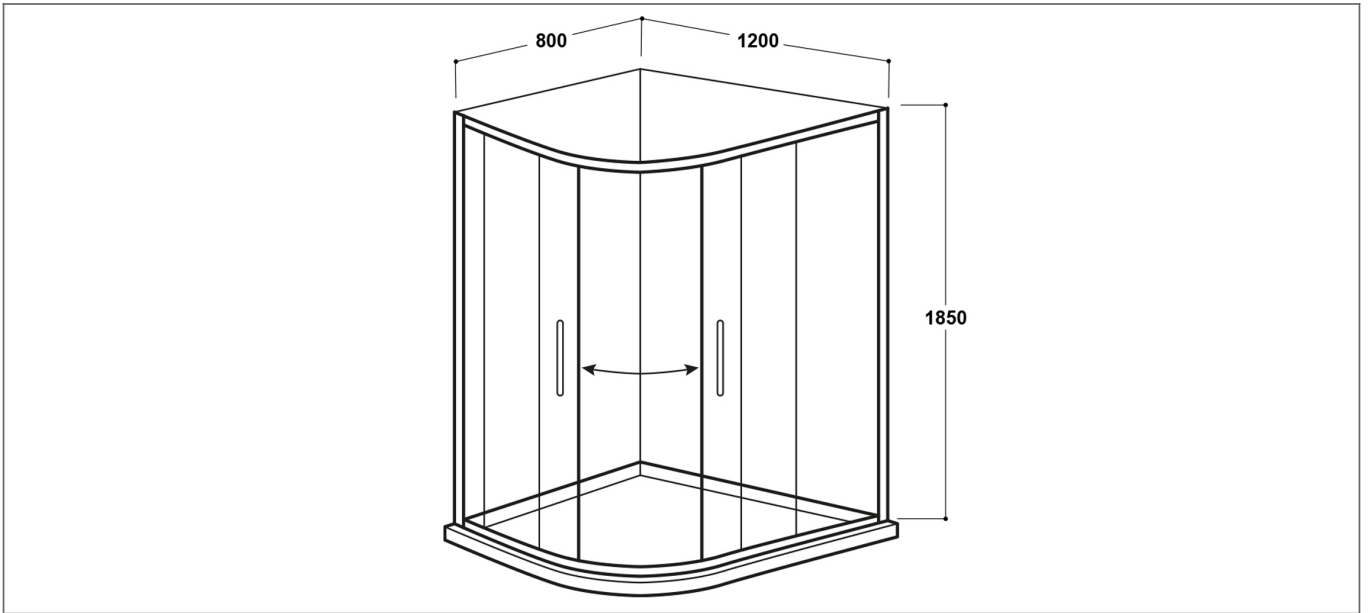

Technical Datasheet

Product Code: SY-VOD6SD005-N

Product Description: Synergy Vodas 6 1200 x 800mm Offset Quadrant 2 Door Enclosure

Specification

Material:	Glass
Style:	Modern
Shape:	Quadrant
Colour:	Clear
Adjustment (mm):	20
Orientation:	Vertical
Entry Width:	419
Glass Style:	Toughened
Handle Type:	Bar
Product Guarantee:	Lifetime
Number Of Doors:	2
Barcode:	SY-VOD6SD005-N
Product Length (mm):	1200
Product Width (mm):	800
Product Height (mm):	1850
Product Weight (kg):	41.9 kg

Key Features

- Ultra modern curvaceous design with smooth & stylish lines
- Manufactured from high quality 6mm safety glass (5mm fixed panel)
- Glass is coated in a nano technology preventing limescale
- Framed designs provide more stability & are more watertight
- Reversible design means it can be fitted either right or left hand
- Benefits from quality magnetic soft closing seals
- Features quick release double roller for easy access
- Includes chrome plated cover caps & handles

Dimensions: All measurements are in millimetres and are subject to normal manufacturing variations.

Due to a continuing development programme to improve design and performance, we reserve all rights to vary specifications without prior notice. Please note, all accessories are for photographic purposes only.

Technical Datasheet

Product Code: SY-VOD6SD005-N

Product Description: Synergy Vodas 6 1200 x 800mm Offset Quadrant 2 Door Enclosure

Technical Drawing

Dimensions: All measurements are in millimetres and are subject to normal manufacturing variations.