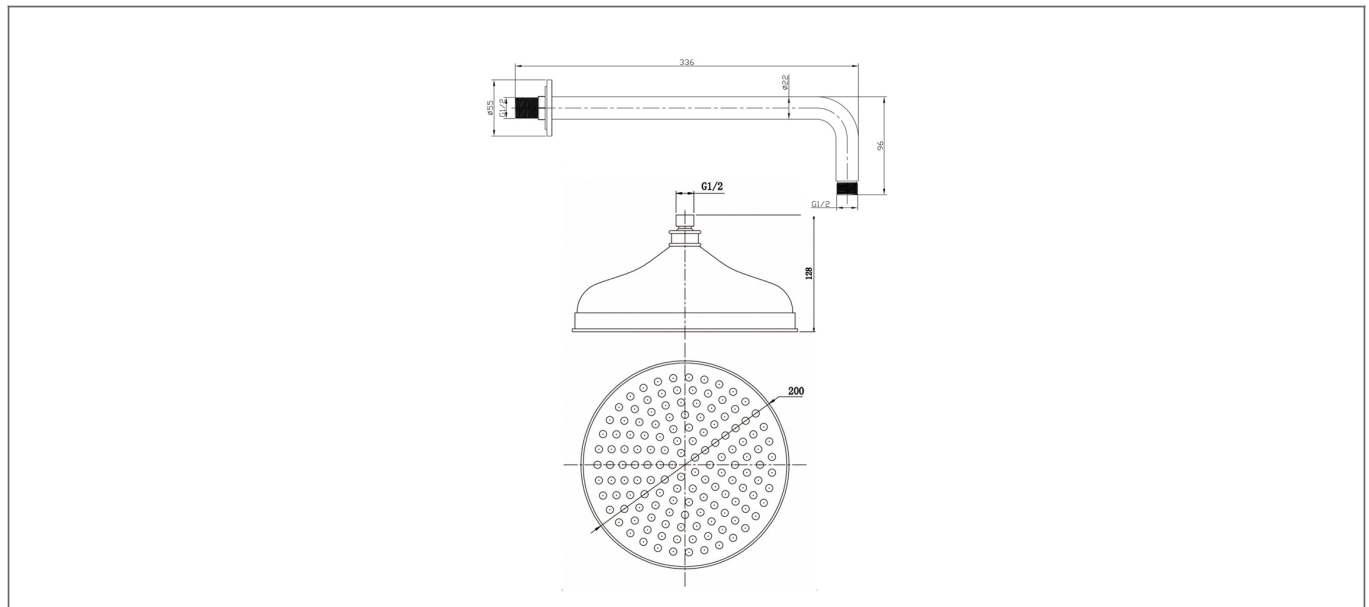

# Technical Datasheet

Product Code: SY-SA11-N

Product Description: Synergy Henbury 200mm Fixed Rose Head and Arm

## Specification

Product Guarantee:	1 Year
Material:	Brass
Style:	Traditional
Range Name:	Henbury
Shape:	Round
Colour:	Chrome
Barcode:	7081248160865
Packaged Weight (kg):	2 kg
Packaged Length (Metre):	0.08
Packaged Width (Metre):	0.06
Packaged Height (Metre):	0.045

## Technical Drawing

Dimensions: All measurements are in millimetres and are subject to normal manufacturing variations.

Due to a continuing development programme to improve design and performance, we reserve all rights to vary specifications without prior notice. Please note, all accessories are for photographic purposes only.